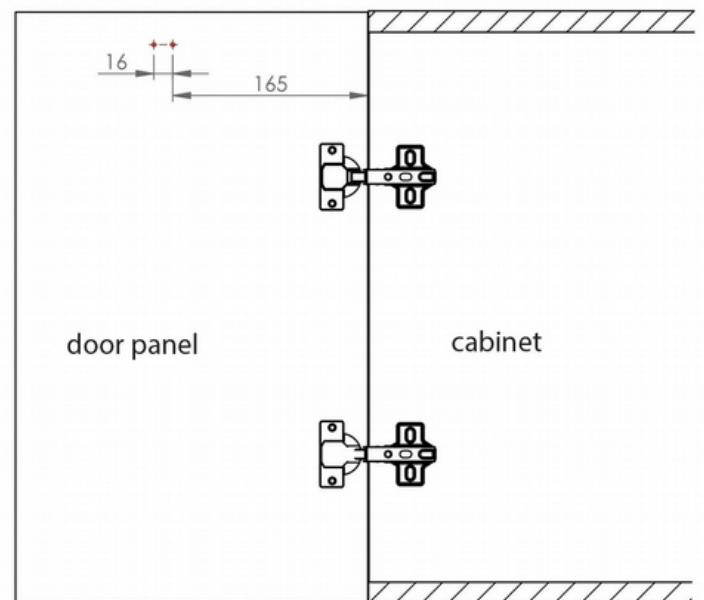

smooth opening & soft closing

Certified braking system Airtic®
for 50.000 work cycles.

Safety
Regular
Production
Surveillance

www.tuv.com
ID 0000036963

Easy installation for all types of cabinets.
Perfect working with Kimana hinges.

Assembly tool allows installation without checking dimensions.
Assembly tool is standard equipment.

Suggested screws:
2pcs. 3,5x16mm
5pcs. 4,0x30mm