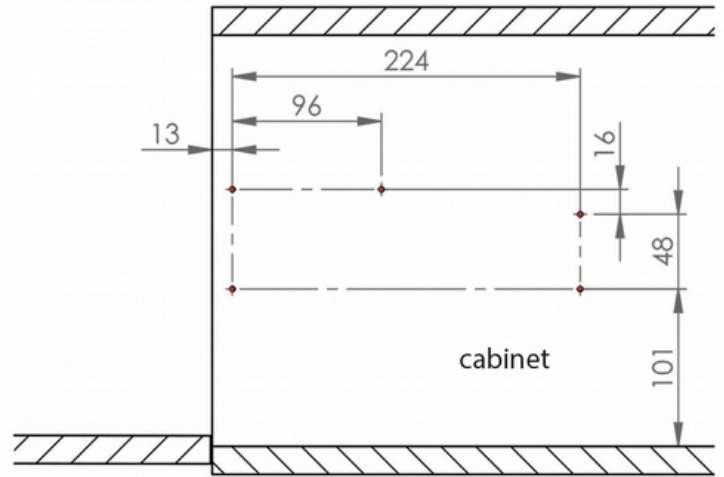

smooth opening & soft closing

Certified braking system Airtic®
for 50.000 work cycles.

Safety
Regular
Production
Surveillance

www.tuv.com
ID 0000036963

Easy installation for all types of cabinets.
Perfect working with Kimana hinges.

Assembly tool allows installation without checking dimensions.
Assembly tool is standard equipment.

Suggested screws:
2pcs. 3,5x16mm
5pcs. 4,0x30mm