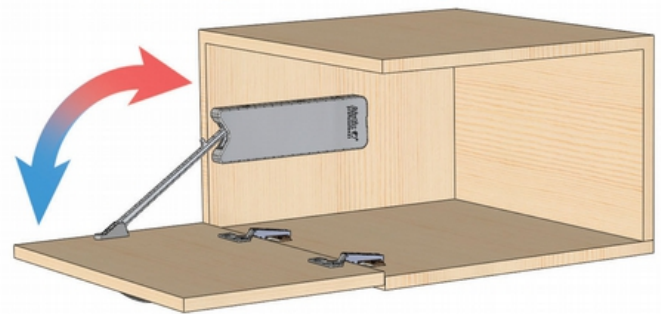

Available colours:
Grey RAL 9006
White RAL 9016

- Airtic opening system for drop-down cabinets.
- Patented self-opening with pneumatic braking.
- Self-closing function with integrated soft-close system.
- A complete range suits all the doors weights and dimension.
- Smoothly works thanks to certified Airtic damping system.
- Dedicated for all drop-down cabinets.
- Works with "no handle" opening system.
- Assembly tool allows instalation without checking dimensions.
- All plastic parts made from engineering plastic.
- Versatile left/right construction.

smooth opening & soft closing

Certified braking system Airtic®
for 50.000 work cycles.

Safety
Regular
Production
Surveillance

www.tuv.com
ID 0000036963

Easy installation for all types of cabinets.
Perfect working with Kimana hinges.