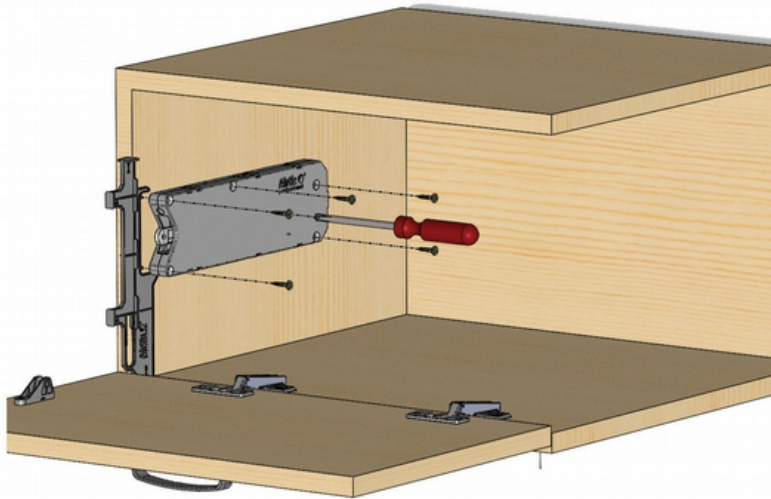

Available colours:
Grey RAL 9006
White RAL 9016

- Airtic opening system for drop-down cabinets.
- Patented self-opening with pneumatic braking.
- Self-closing function with integrated soft-close system.
- A complete range suits all the doors weights and dimension.
- Smoothly works thanks to certified Airtic damping system.
- Dedicated for all drop-down cabinets.
- Works with "no handle" opening system.
- Assembly tool allows instalation without checking dimensions.
- All plastic parts made from engineering plastic.
- Versatile left/right construction.

smooth opening & soft closing

Certified braking system Airtic®
for 50.000 work cycles.

Safety
Regular
Production
Surveillance

www.tuv.com
ID 0000036963

Easy installation for all types of cabinets.
Perfect working with Kimana hinges.

Assembly tool allows installation without checking dimensions.
Assembly tool is standard equipment.

Suggested screws:
2pcs. 3,5x16mm
5pcs. 4,0x30mm