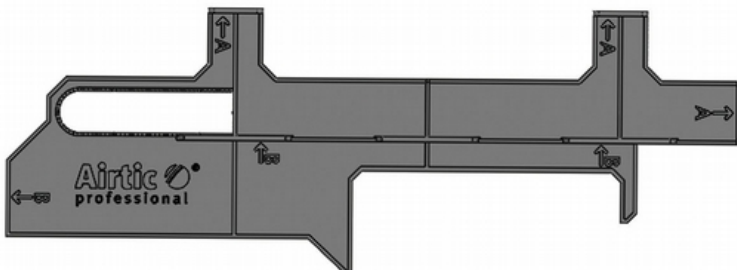

Available colours:
Grey RAL 9006
White RAL 9016

- Airtic opening system for drop-down cabinets.
- Patented self-opening with pneumatic braking.
- Self-closing function with integrated soft-close system.
- A complete range suits all the doors weights and dimension.
- Smoothly works thanks to certified Airtic damping system.
- Dedicated for all drop-down cabinets.
- Works with "no handle" opening system.
- Assembly tool allows instalation without checking dimensions.
- All plastic parts made from engineering plastic.
- Versatile left/right construction.

smooth opening & soft closing

Certified braking system Airtic®
for 50.000 work cycles.

Safety
Regular
Production
Surveillance

www.tuv.com
ID 0000036963

Easy installation for all types of cabinets.
Perfect working with Kimana hinges.

Assembly tool allows installation without checking dimensions.
Assembly tool is standard equipment.

Suggested screws:
2pcs. 3,5x16mm
5pcs. 4,0x30mm