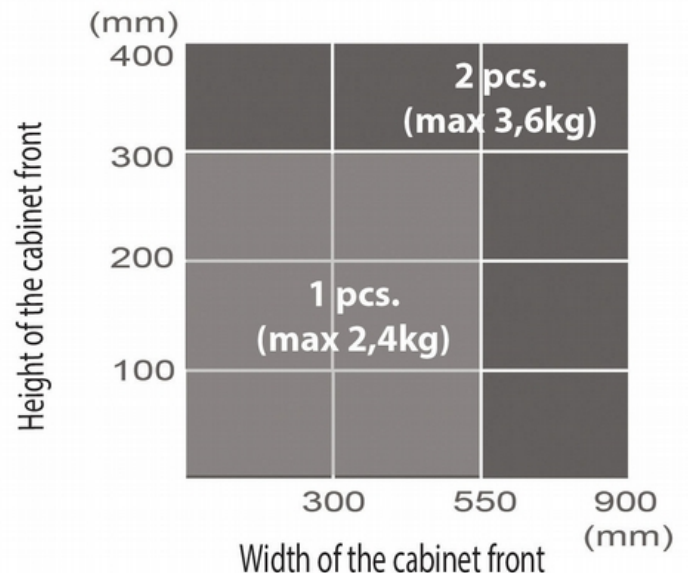

smooth opening & soft closing

Certified braking system Airtic®
for 50.000 work cycles.

Safety
Regular
Production
Surveillance

www.tuv.com
ID 0000036963