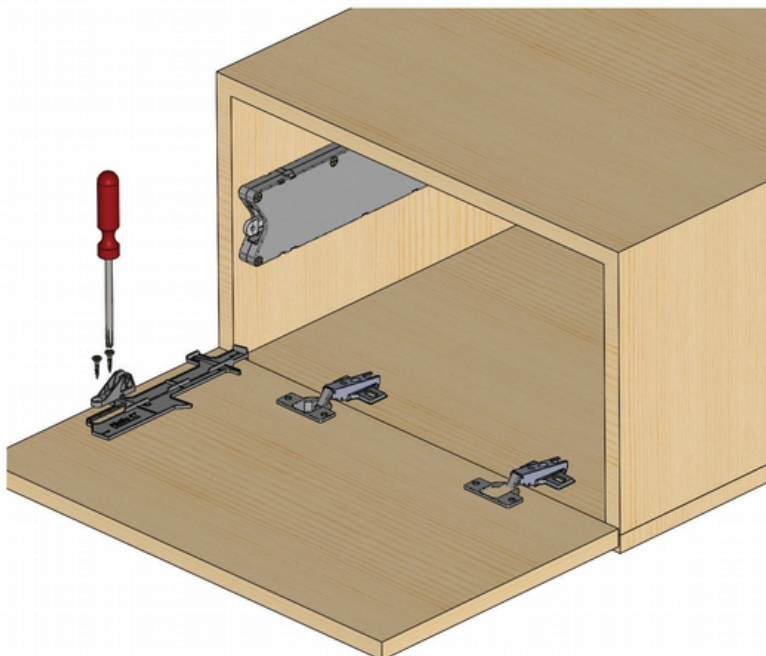

Available colours:
Grey RAL 9006
White RAL 9016

- Airtic opening system for drop-down cabinets.
- Patented self-opening with pneumatic braking.
- Self-closing function with integrated soft-close system.
- A complete range suits all the doors weights and dimension.
- Smoothly works thanks to certified Airtic damping system.
- Dedicated for all drop-down cabinets.
- Works with "no handle" opening system.
- Assembly tool allows instalation without checking dimensions.
- All plastic parts made from engineering plastic.
- Versatile left/right construction.

smooth opening & soft closing

Certified braking system Airtic®
for 50.000 work cycles.

Safety
Regular
Production
Surveillance

www.tuv.com
ID 0000036963

Easy installation for all types of cabinets.
Perfect working with Kimana hinges.

Assembly tool allows installation without checking dimensions.
Assembly tool is standard equipment.

Suggested screws:
2pcs. 3,5x16mm
5pcs. 4,0x30mm