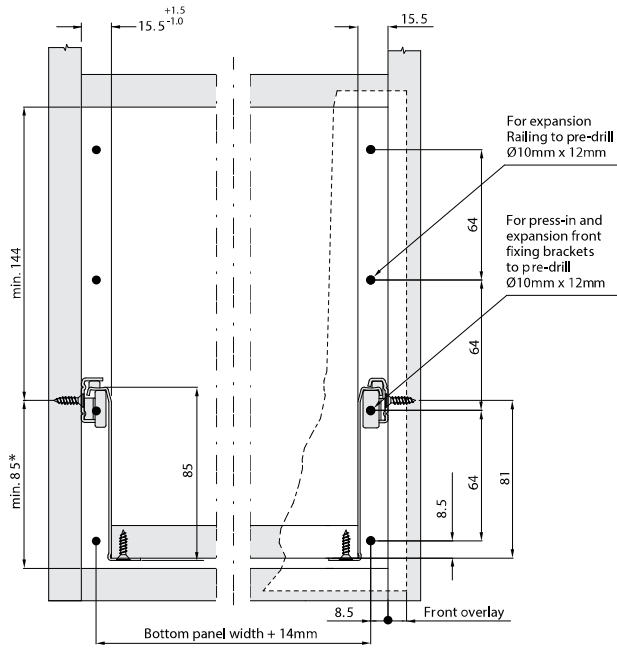

## Impaz Standard Drawer Railing MS/HS

- For single and full extension drawers
- Epoxy coated
- Comes with option of dowel and fix or screw on
- Back connectors included

	Part No. Screw-on	Size	Finish	Sales Unit
Railing Set	RRANE.251.L	270mm	WH	Set
	RRANE.331.L	350mm	WH	Set
	RRANE.381.L	400mm	WH	Set
	RRANE.431.L	450mm	WH	Set
	RRANE.481.L	500mm	WH	Set
	RRANE.531.L	550mm	WH	Set

**Space Requirements & Front Installation Dimensions**

\* Add 8mm when used with 201.000 Drawer Front Locking Piece.

**Back Installation Dimensions**