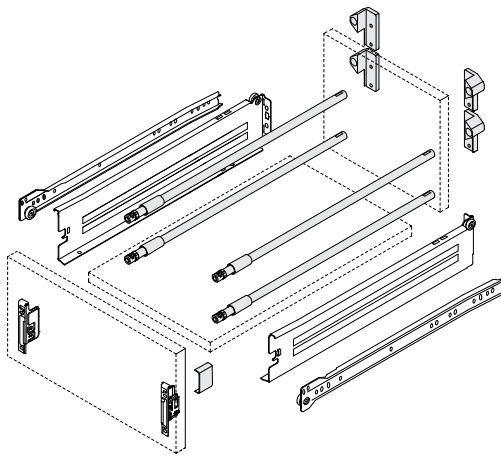

## Impaz Standard Drawer Railing MS/HS

- For single and full extension drawers
- Epoxy coated
- Comes with option of dowel and fix or screw on
- Back connectors included

	Part No. Screw-on	Size	Finish	Sales Unit
Railing Set	RRANE.251.L	270mm	WH	Set
	RRANE.331.L	350mm	WH	Set
	RRANE.381.L	400mm	WH	Set
	RRANE.431.L	450mm	WH	Set
	RRANE.481.L	500mm	WH	Set
	RRANE.531.L	550mm	WH	Set

**Space Requirements & Front Installation Dimensions**

\* Add 8mm when used with 201.000 Drawer Front Locking Piece.

**Back Installation Dimensions**