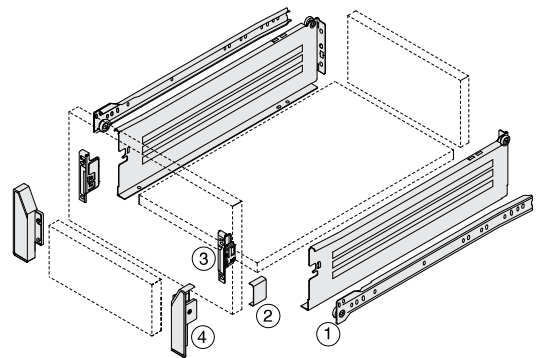

## Impaz Standard Drawer/Inner Drawer T Single Extension

- Single extension
- Steel drawer side panels 117mm
- Epoxy coated
- Load capacity of 30kg
- Self closing feature
- Flexible 2-dimensional front adjustment
- Smooth rolling mechanism
- Double out-stop safety feature
- Locked-in position when fully extended

		Screw On Base Fixing	Plug On Base Fixing	Size	Finish	Sales Unit
① Drawers		4320.25		250mm	WH	Set
		4320.35	4321.35	350mm	WH	Set
		4320.40	4321.40	400mm	WH	Set
		4320.45	4321.45	450mm	WH	Set
		4320.50	4321.50	500mm	WH	Set
		4320.55	4321.55	550mm	WH	Set
②		Cover caps – See page 4.71				
③ Front Fixing Brackets	Std	Part No. Screw-on 	Part No. Knock-in 	Part No. Expansion 		
		RBF11240.RH	RBF12240.RH	RBF13240.RH	Right	–
	RBF11240.LH	RBF12240.LH	RBF13240.LH	Left	–	
	Clip-on	RBF16040.RH	RBF17040.RH	RBF18040.RH	Right	–
		RBF16040.LH	RBF17040.LH	RBF18040.LH	Left	–
	④ Internal Fixing Brackets	RBF33040.RH			Right	WH
RBF33040.LH				Left	WH	Ea