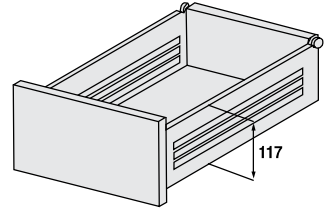

## Impaz Standard Drawer/Inner Drawer T Single Extension

- Single extension
- Steel drawer side panels 117mm
- Epoxy coated
- Load capacity of 30kg
- Self closing feature
- Flexible 2-dimensional front adjustment
- Smooth rolling mechanism
- Double out-stop safety feature
- Locked-in position when fully extended

		Screw On Base Fixing	Plug On Base Fixing	Size	Finish	Sales Unit
① Drawers		4320.25		250mm	WH	Set
		4320.35	4321.35	350mm	WH	Set
		4320.40	4321.40	400mm	WH	Set
		4320.45	4321.45	450mm	WH	Set
		4320.50	4321.50	500mm	WH	Set
		4320.55	4321.55	550mm	WH	Set
②		Cover caps – See page 4.71				
③ Front Fixing Brackets	Std	Part No. Screw-on 	Part No. Knock-in 	Part No. Expansion 		
		RBF11240.RH	RBF12240.RH	RBF13240.RH	Right	–
	RBF11240.LH	RBF12240.LH	RBF13240.LH	Left	–	
	Clip-on	RBF16040.RH	RBF17040.RH	RBF18040.RH	Right	–
		RBF16040.LH	RBF17040.LH	RBF18040.LH	Left	–
	④ Internal Fixing Brackets	RBF33040.RH			Right	WH
RBF33040.LH				Left	WH	Ea