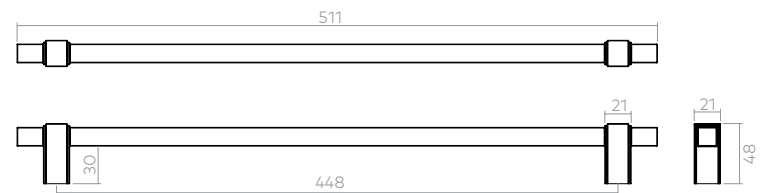

CODE	TYPE	FINISHES	OVERALL LENGTH	PROJECTION	HOLE CENTRES	BAR THICKNESS	WIDTH x HEIGHT
GHEK071	T Bar Knob	BB*, BN, BSB, DBB, MBL, ORB, PN	71mm	39mm	-	12mm	-
GHEP160	Pull Handle	BB*, BN, BSB, DBB, MBL, ORB, PN	219mm	39mm	160mm	12mm	-

CODE	TYPE	FINISHES	OVERALL LENGTH	PROJECTION	HOLE CENTRES	BAR THICKNESS	WIDTH x HEIGHT
GHEP320	Pull Handle	BB*, BN, BSB, DBB, MBL, ORB, PN	380mm	41mm	320mm	13mm	-
GHEP448	Pull Handle	BB*, BN, BSB, DBB, MBL, ORB, PN	511mm	48mm	448mm	15mm	-