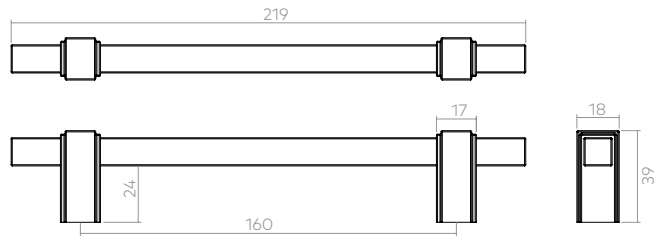

HENDEL & HENDEL

Hempstock Collection

This distinctive collection embodies British-American styling with a touch of contemporary luxury and features a square bar and clasp detail. Made from brass, it creates the perfect balance for both traditional and modern interiors. Made from Brass. Includes fixings.

CODE	TYPE	FINISHES	OVERALL LENGTH	PROJECTION	HOLE CENTRES	BAR THICKNESS	WIDTH x HEIGHT
GHEK071	T Bar Knob	BB*, BN, BSB, DBB, MBL, ORB, PN	71mm	39mm	-	12mm	-
GHEP160	Pull Handle	BB*, BN, BSB, DBB, MBL, ORB, PN	219mm	39mm	160mm	12mm	-

CODE	TYPE	FINISHES	OVERALL LENGTH	PROJECTION	HOLE CENTRES	BAR THICKNESS	WIDTH x HEIGHT
GHEP320	Pull Handle	BB*, BN, BSB, DBB, MBL, ORB, PN	380mm	41mm	320mm	13mm	-
GHEP448	Pull Handle	BB*, BN, BSB, DBB, MBL, ORB, PN	511mm	48mm	448mm	15mm	-