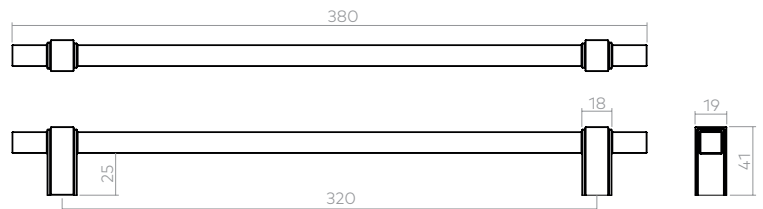

CODE	TYPE	FINISHES	OVERALL LENGTH	PROJECTION	HOLE CENTRES	BAR THICKNESS	WIDTH x HEIGHT
GHEK071	T Bar Knob	BB*, BN, BSB, DBB, MBL, ORB, PN	71mm	39mm	-	12mm	-
GHEP160	Pull Handle	BB*, BN, BSB, DBB, MBL, ORB, PN	219mm	39mm	160mm	12mm	-

CODE	TYPE	FINISHES	OVERALL LENGTH	PROJECTION	HOLE CENTRES	BAR THICKNESS	WIDTH x HEIGHT
GHEP320	Pull Handle	BB*, BN, BSB, DBB, MBL, ORB, PN	380mm	41mm	320mm	13mm	-
GHEP448	Pull Handle	BB*, BN, BSB, DBB, MBL, ORB, PN	511mm	48mm	448mm	15mm	-