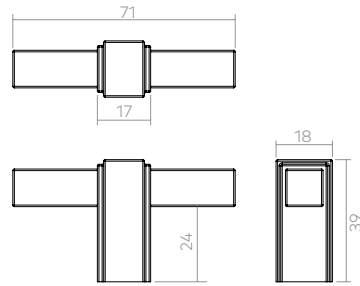

CODE	TYPE	FINISHES	OVERALL LENGTH	PROJECTION	HOLE CENTRES	BAR THICKNESS	WIDTH x HEIGHT
GHEK071	T Bar Knob	BB*, BN, BSB, DBB, MBL, ORB, PN	71mm	39mm	-	12mm	-
GHEP160	Pull Handle	BB*, BN, BSB, DBB, MBL, ORB, PN	219mm	39mm	160mm	12mm	-

CODE	TYPE	FINISHES	OVERALL LENGTH	PROJECTION	HOLE CENTRES	BAR THICKNESS	WIDTH x HEIGHT
GHEP320	Pull Handle	BB*, BN, BSB, DBB, MBL, ORB, PN	380mm	41mm	320mm	13mm	-
GHEP448	Pull Handle	BB*, BN, BSB, DBB, MBL, ORB, PN	511mm	48mm	448mm	15mm	-