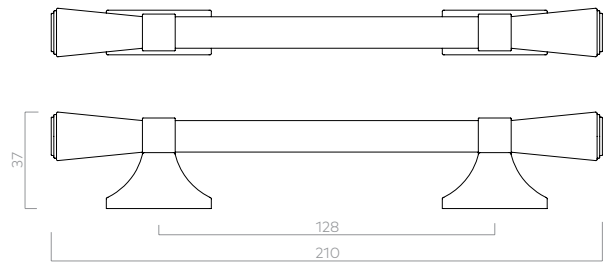

HENDEL & HENDEL

Pembrey Collection

This timeless collection features concentric detailing and a flared foot design, perfectly suited to both slab and shaker cabinetry. Made from Zamac. Includes fixings.

CODE	TYPE	FINISHES	DIAMETER	PROJECTION	HOLE CENTRES	LENGTH	WIDTH X HEIGHT
GPEK082	T Bar Knob	BRO, BSB, DBB, MBL, PN	-	37mm	-	82mm	-
GPEB128	Bar Handle	BRO, BSB, DBB, MBL, PN	-	37mm	128mm	210mm	-
GPEB320	Pull Handle	BRO, BSB, DBB, MBL, PN	-	37mm	320mm	402mm	-