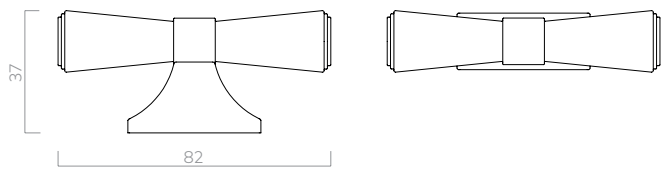

HENDEL & HENDEL

Pembrey Collection

This timeless collection features concentric detailing and a flared foot design, perfectly suited to both slab and shaker cabinetry. Made from Zamac. Includes fixings.

CODE	TYPE	FINISHES	DIAMETER	PROJECTION	HOLE CENTRES	LENGTH	WIDTH X HEIGHT
GPEK082	T Bar Knob	BRO, BSB, DBB, MBL, PN	-	37mm	-	82mm	-
GPEB128	Bar Handle	BRO, BSB, DBB, MBL, PN	-	37mm	128mm	210mm	-
GPEB320	Pull Handle	BRO, BSB, DBB, MBL, PN	-	37mm	320mm	402mm	-