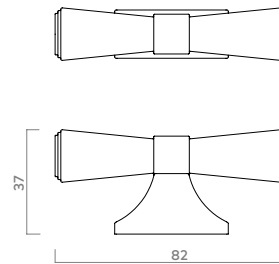

CODE	TYPE	FINISHES	DIAMETER	PROJECTION	HOLE CENTRES	LENGTH	WIDTH X HEIGHT
GPEK082	T Bar Knob	BRO, DBB, MBL, PN	-	37mm	-	82mm	-
GPEB128	Bar Handle	BRO, DBB, MBL, PN	-	37mm	128mm	210mm	-
GPEB320	Pull Handle	BRO, DBB, MBL, PN	-	37mm	320mm	402mm	-