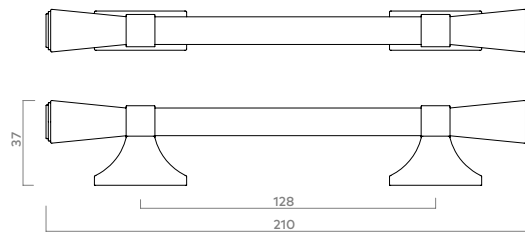

HENDEL & HENDEL

Pembrey Collection

This timeless collection features concentric detailing and a flared foot design, perfectly suited to both slab and shaker cabinetry. Made from Zamac. Includes fixings.

CODE	TYPE	FINISHES	DIAMETER	PROJECTION	HOLE CENTRES	LENGTH	WIDTH X HEIGHT
GPEK082	T Bar Knob	BRO, DBB, MBL, PN	-	37mm	-	82mm	-
GPEB128	Bar Handle	BRO, DBB, MBL, PN	-	37mm	128mm	210mm	-
GPEB320	Pull Handle	BRO, DBB, MBL, PN	-	37mm	320mm	402mm	-