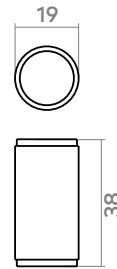

## Belgravia Collection

Featuring striking knurled detailing and bold wrap around clasps, Belgravia has been designed and crafted to exacting standards. Made from Brass. Includes fixings.

CODE	TYPE	FINISHES	DIAMETER	PROJECTION	HOLE CENTRES	LENGTH	BAR THICKNESS
GBELK019SBL	Knob	BN, DBB, MBL, PN, SBL	19mm	38mm	-	-	-
GBELK035SBL	Knob	BN, DBB, MBL, PN, SBL	35mm	38mm	-	-	-
GBELK082SBL	T-Bar Knob	BN, DBB, MBL, PN, SBL	-	38mm	-	83mm	14mm

## Belgravia Collection

Featuring striking knurled detailing and bold wrap around clasps, Belgravia has been designed and crafted to exacting standards. Made from Brass. Includes fixings.

CODE	TYPE	FINISHES	DIAMETER	PROJECTION	HOLE CENTRES	LENGTH	BAR THICKNESS
GBELP160SBL	Pull Handle	BN, DBB, MBL, PN, SBL	-	38mm	160mm	242mm	14
GBELP320SBL	Pull Handle	BN, DBB, MBL, PN, SBL	-	38mm	320mm	402mm	14
GBELP800SBL	Pull Handle	BN, DBB, MBL, PN, SBL	-	48mm	800mm	882mm	16