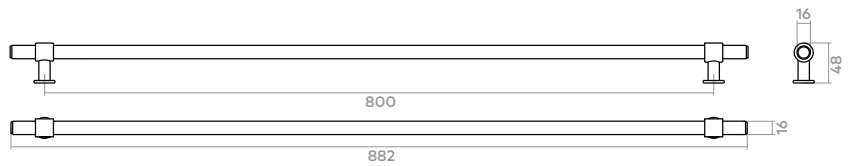

## Belgravia Collection

Featuring striking knurled detailing and bold wrap around clasps, Belgravia has been designed and crafted to exacting standards. Made from Brass. Includes fixings.

CODE	TYPE	FINISHES	DIAMETER	PROJECTION	HOLE CENTRES	LENGTH	BAR THICKNESS
GBELK019SBL	Knob	BN, DBB, MBL, PN, SBL	19mm	38mm	-	-	-
GBELK035SBL	Knob	BN, DBB, MBL, PN, SBL	35mm	38mm	-	-	-
GBELK082SBL	T-Bar Knob	BN, DBB, MBL, PN, SBL	-	38mm	-	83mm	14mm

## Belgravia Collection

Featuring striking knurled detailing and bold wrap around clasps, Belgravia has been designed and crafted to exacting standards. Made from Brass. Includes fixings.

CODE	TYPE	FINISHES	DIAMETER	PROJECTION	HOLE CENTRES	LENGTH	BAR THICKNESS
GBELP160SBL	Pull Handle	BN, DBB, MBL, PN, SBL	-	38mm	160mm	242mm	14
GBELP320SBL	Pull Handle	BN, DBB, MBL, PN, SBL	-	38mm	320mm	402mm	14
GBELP800SBL	Pull Handle	BN, DBB, MBL, PN, SBL	-	48mm	800mm	882mm	16