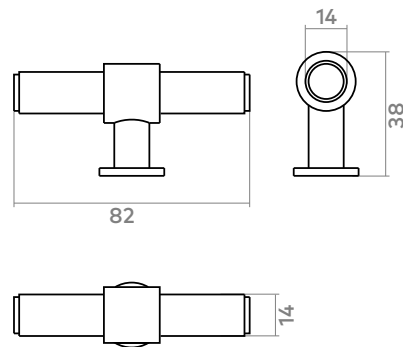

## Belgravia Collection

Featuring striking knurled detailing and bold wrap around clasps, Belgravia has been designed and crafted to exacting standards. Made from Brass. Includes fixings.

CODE	TYPE	FINISHES	DIAMETER	PROJECTION	HOLE CENTRES	LENGTH	BAR THICKNESS
GBELK019SBL	Knob	BN, DBB, MBL, PN, SBL	19mm	38mm	-	-	-
GBELK035SBL	Knob	BN, DBB, MBL, PN, SBL	35mm	38mm	-	-	-
GBELK082SBL	T-Bar Knob	BN, DBB, MBL, PN, SBL	-	38mm	-	83mm	14mm

## Belgravia Collection

Featuring striking knurled detailing and bold wrap around clasps, Belgravia has been designed and crafted to exacting standards. Made from Brass. Includes fixings.

CODE	TYPE	FINISHES	DIAMETER	PROJECTION	HOLE CENTRES	LENGTH	BAR THICKNESS
GBELP160SBL	Pull Handle	BN, DBB, MBL, PN, SBL	-	38mm	160mm	242mm	14
GBELP320SBL	Pull Handle	BN, DBB, MBL, PN, SBL	-	38mm	320mm	402mm	14
GBELP800SBL	Pull Handle	BN, DBB, MBL, PN, SBL	-	48mm	800mm	882mm	16