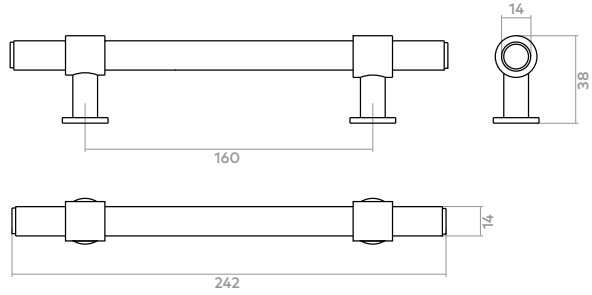

## Belgravia Collection

Featuring striking knurled detailing and bold wrap around clasps, Belgravia has been designed and crafted to exacting standards. Made from Brass. Includes fixings.

CODE	TYPE	FINISHES	DIAMETER	PROJECTION	HOLE CENTRES	LENGTH	BAR THICKNESS
GBELK019SBL	Knob	BN, DBB, MBL, PN, SBL	19mm	38mm	-	-	-
GBELK035SBL	Knob	BN, DBB, MBL, PN, SBL	35mm	38mm	-	-	-
GBELK082SBL	T-Bar Knob	BN, DBB, MBL, PN, SBL	-	38mm	-	83mm	14mm

## Belgravia Collection

Featuring striking knurled detailing and bold wrap around clasps, Belgravia has been designed and crafted to exacting standards. Made from Brass. Includes fixings.

CODE	TYPE	FINISHES	DIAMETER	PROJECTION	HOLE CENTRES	LENGTH	BAR THICKNESS
GBELP160SBL	Pull Handle	BN, DBB, MBL, PN, SBL	-	38mm	160mm	242mm	14
GBELP320SBL	Pull Handle	BN, DBB, MBL, PN, SBL	-	38mm	320mm	402mm	14
GBELP800SBL	Pull Handle	BN, DBB, MBL, PN, SBL	-	48mm	800mm	882mm	16