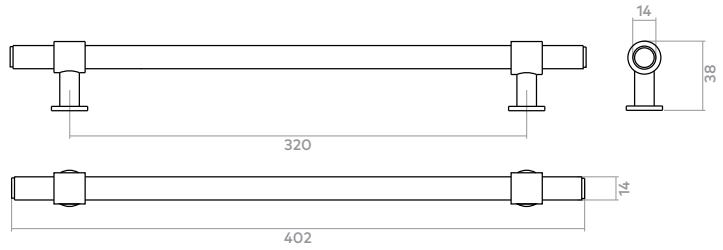

## Belgravia Collection

Featuring striking knurled detailing and bold wrap around clasps, Belgravia has been designed and crafted to exacting standards. Made from Brass. Includes fixings.

CODE	TYPE	FINISHES	DIAMETER	PROJECTION	HOLE CENTRES	LENGTH	BAR THICKNESS
GBELK019SBL	Knob	BN, DBB, MBL, PN, SBL	19mm	38mm	-	-	-
GBELK035SBL	Knob	BN, DBB, MBL, PN, SBL	35mm	38mm	-	-	-
GBELK082SBL	T-Bar Knob	BN, DBB, MBL, PN, SBL	-	38mm	-	83mm	14mm

## Belgravia Collection

Featuring striking knurled detailing and bold wrap around clasps, Belgravia has been designed and crafted to exacting standards. Made from Brass. Includes fixings.

CODE	TYPE	FINISHES	DIAMETER	PROJECTION	HOLE CENTRES	LENGTH	BAR THICKNESS
GBELP160SBL	Pull Handle	BN, DBB, MBL, PN, SBL	-	38mm	160mm	242mm	14
GBELP320SBL	Pull Handle	BN, DBB, MBL, PN, SBL	-	38mm	320mm	402mm	14
GBELP800SBL	Pull Handle	BN, DBB, MBL, PN, SBL	-	48mm	800mm	882mm	16