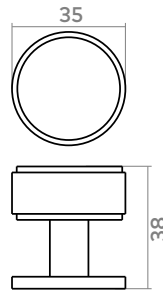

## Belgravia Collection

Featuring striking knurled detailing and bold wrap around clasps, Belgravia has been designed and crafted to exacting standards. Made from Brass. Includes fixings.

CODE	TYPE	FINISHES	DIAMETER	PROJECTION	HOLE CENTRES	LENGTH	BAR THICKNESS
GBELK019SBL	Knob	BN, DBB, MBL, PN, SBL	19mm	38mm	-	-	-
GBELK035SBL	Knob	BN, DBB, MBL, PN, SBL	35mm	38mm	-	-	-
GBELK082SBL	T-Bar Knob	BN, DBB, MBL, PN, SBL	-	38mm	-	83mm	14mm

## Belgravia Collection

Featuring striking knurled detailing and bold wrap around clasps, Belgravia has been designed and crafted to exacting standards. Made from Brass. Includes fixings.

CODE	TYPE	FINISHES	DIAMETER	PROJECTION	HOLE CENTRES	LENGTH	BAR THICKNESS
GBELP160SBL	Pull Handle	BN, DBB, MBL, PN, SBL	-	38mm	160mm	242mm	14
GBELP320SBL	Pull Handle	BN, DBB, MBL, PN, SBL	-	38mm	320mm	402mm	14
GBELP800SBL	Pull Handle	BN, DBB, MBL, PN, SBL	-	48mm	800mm	882mm	16