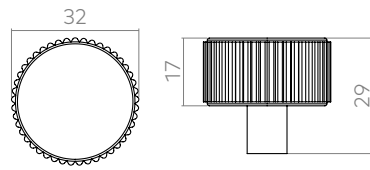

CODE	TYPE	FINISHES	DIAMETER	PROJECTION	HOLE CENTRES	LENGTH	WIDTH X HEIGHT
GBAK032	Knob	BRO, BSB, DBB, DN, MBL, PN	32mm	29mm	-	-	-
GBABP100	Backplate	BRO, BSB, DBB, DN, MBL, PN	-	-	-	100mm	-
GBAC064	Cup Handle	BRO, BSB, DBB, DN, MBL, PN	-	24mm	64mm	105mm	-

CODE	TYPE	FINISHES	DIAMETER	PROJECTION	HOLE CENTRES	LENGTH	WIDTH X HEIGHT
GBAP160	Pull Handle	BRO, BSB, DBB, DN, MBL, PN	-	30mm	160mm	180mm	20 x 9
GBAP320	Pull Handle	BRO, BSB, DBB, DN, MBL, PN	-	35mm	320mm	340mm	20 x 11

CODE	TYPE	FINISHES	DIAMETER	PROJECTION	HOLE CENTRES	LENGTH	WIDTH X HEIGHT
GU01BP160	Backplate	BRO, BSB, DBB, DN, MBL, PN	-	-	160mm	190mm	-
GU02BP320	Backplate	BRO, BSB, DBB, DN, MBL, PN	-	-	320mm	350mm	-

CODE	TYPE	FINISHES	DIAMETER	PROJECTION	HOLE CENTRES	LENGTH	WIDTH X HEIGHT
GBETP096	Pull Handle	BRO, BSB, DBB, DN, MBL, PN	-	26mm	96mm	112mm	-
GBEPP096	Pull Handle	BRO, BSB, DBB, DN, MBL, PN	-	26mm	96mm	112mm	-