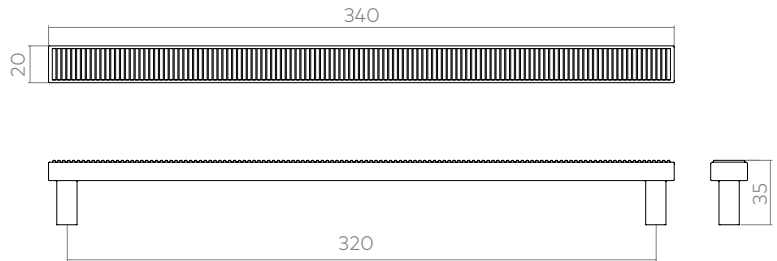

CODE	TYPE	FINISHES	DIAMETER	PROJECTION	HOLE CENTRES	LENGTH	WIDTH X HEIGHT
GBAK032	Knob	BRO, BSB, DBB, DN, MBL, PN	32mm	29mm	-	-	-
GBABP100	Backplate	BRO, BSB, DBB, DN, MBL, PN	-	-	-	100mm	-
GBAC064	Cup Handle	BRO, BSB, DBB, DN, MBL, PN	-	24mm	64mm	105mm	-

CODE	TYPE	FINISHES	DIAMETER	PROJECTION	HOLE CENTRES	LENGTH	WIDTH X HEIGHT
GBAP160	Pull Handle	BRO, BSB, DBB, DN, MBL, PN	-	30mm	160mm	180mm	20 x 9
GBAP320	Pull Handle	BRO, BSB, DBB, DN, MBL, PN	-	35mm	320mm	340mm	20 x 11

CODE	TYPE	FINISHES	DIAMETER	PROJECTION	HOLE CENTRES	LENGTH	WIDTH X HEIGHT
GU01BP160	Backplate	BRO, BSB, DBB, DN, MBL, PN	-	-	160mm	190mm	-
GU02BP320	Backplate	BRO, BSB, DBB, DN, MBL, PN	-	-	320mm	350mm	-