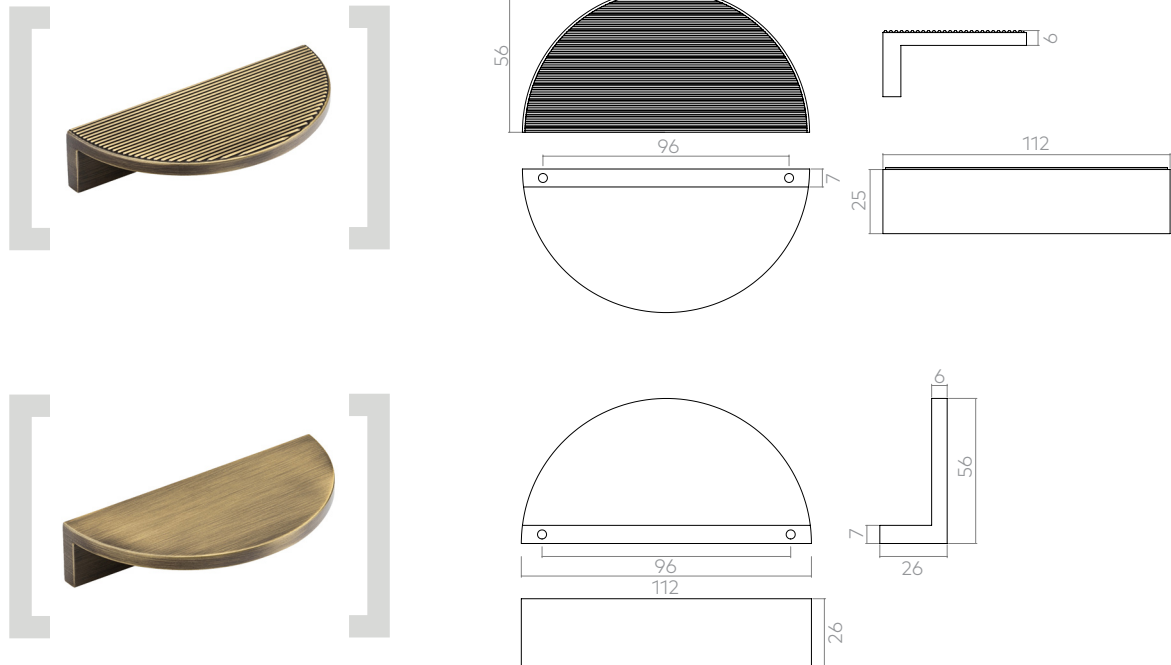

CODE	TYPE	FINISHES	DIAMETER	PROJECTION	HOLE CENTRES	LENGTH	WIDTH X HEIGHT
GBETP064	Pull Handle	BRO, BSB, DBB, DN, MBL, PN	-	26mm	64mm	80mm	-
GBEPP064	Pull Handle	BRO, BSB, DBB, DN, MBL, PN	-	26mm	64mm	80mm	-

CODE	TYPE	FINISHES	DIAMETER	PROJECTION	HOLE CENTRES	LENGTH	WIDTH X HEIGHT
GBETP096	Pull Handle	BRO, BSB, DBB, DN, MBL, PN	-	26mm	96mm	112mm	-
GBEPP096	Pull Handle	BRO, BSB, DBB, DN, MBL, PN	-	26mm	96mm	112mm	-