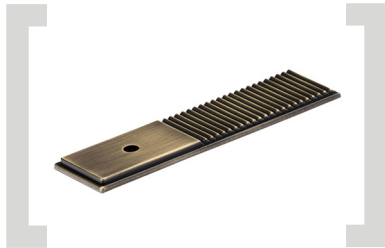

HENDEL & HENDEL

Barrington Collection

This signature collection features a striking ribbed texture, taking elements of inspiration from Art Deco design. With its bold industrial flair and fine details, the Barrington collection makes a statement. Made from Zamac. Includes fixings.

CODE	TYPE	FINISHES	DIAMETER	PROJECTION	HOLE CENTRES	LENGTH	WIDTH X HEIGHT
GBAK032	Knob	BRO, BSB, DBB, DN, MBL, PN	32mm	29mm	-	-	-
GBABP100	Backplate	BRO, BSB, DBB, DN, MBL, PN	-	-	-	100mm	-
GBAC064	Cup Handle	BRO, BSB, DBB, DN, MBL, PN	-	24mm	64mm	105mm	-

www.hendelandhendel.co.uk

HENDEL & HENDEL

Barrington Collection

This signature collection features a striking ribbed texture, taking elements of inspiration from Art Deco design. With its bold industrial flair and fine details, the Barrington collection makes a statement. Made from Zamac. Includes fixings.