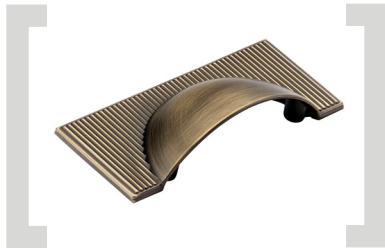

HENDEL & HENDEL

Barrington Collection

This signature collection features a striking ribbed texture, taking elements of inspiration from Art Deco design. With its bold industrial flair and fine details, the Barrington collection makes a statement. Made from Zamac. Includes fixings.

CODE	TYPE	FINISHES	DIAMETER	PROJECTION	HOLE CENTRES	LENGTH	WIDTH X HEIGHT
GBAK032	Knob	BRO, BSB, DBB, DN, MBL, PN	32mm	29mm	-	-	-
GBABP100	Backplate	BRO, BSB, DBB, DN, MBL, PN	-	-	-	100mm	-
GBAC064	Cup Handle	BRO, BSB, DBB, DN, MBL, PN	-	24mm	64mm	105mm	-

www.hendelandhendel.co.uk

HENDEL & HENDEL

Barrington Collection

This signature collection features a striking ribbed texture, taking elements of inspiration from Art Deco design. With its bold industrial flair and fine details, the Barrington collection makes a statement. Made from Zamac. Includes fixings.