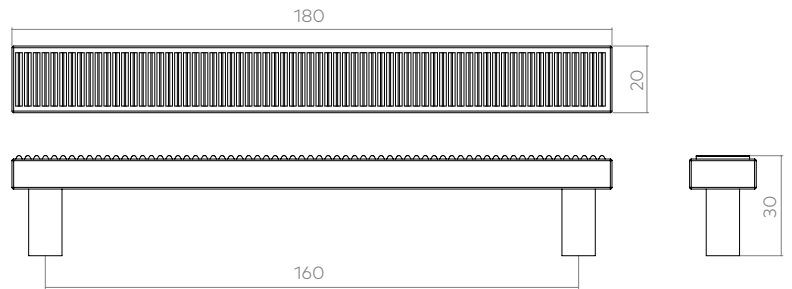

CODE	TYPE	FINISHES	DIAMETER	PROJECTION	HOLE CENTRES	LENGTH	WIDTH X HEIGHT
GBAK032	Knob	BRO, BSB, DBB, DN, MBL, PN	32mm	29mm	-	-	-
GBABP100	Backplate	BRO, BSB, DBB, DN, MBL, PN	-	-	-	100mm	-
GBAC064	Cup Handle	BRO, BSB, DBB, DN, MBL, PN	-	24mm	64mm	105mm	-

CODE	TYPE	FINISHES	DIAMETER	PROJECTION	HOLE CENTRES	LENGTH	WIDTH X HEIGHT
GBAP160	Pull Handle	BRO, BSB, DBB, DN, MBL, PN	-	30mm	160mm	180mm	20 x 9
GBAP320	Pull Handle	BRO, BSB, DBB, DN, MBL, PN	-	35mm	320mm	340mm	20 x 11

CODE	TYPE	FINISHES	DIAMETER	PROJECTION	HOLE CENTRES	LENGTH	WIDTH X HEIGHT
GU01BP160	Backplate	BRO, BSB, DBB, DN, MBL, PN	-	-	160mm	190mm	-
GU02BP320	Backplate	BRO, BSB, DBB, DN, MBL, PN	-	-	320mm	350mm	-