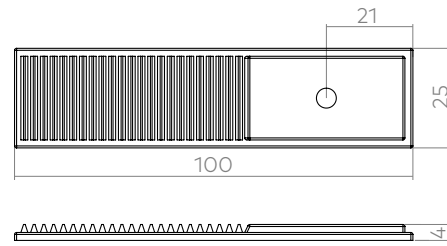

CODE	TYPE	FINISHES	DIAMETER	PROJECTION	HOLE CENTRES	LENGTH	WIDTH X HEIGHT
GBAK032	Knob	BRO, BSB, DBB, DN, MBL, PN	32mm	29mm	-	-	-
GBABP100	Backplate	BRO, BSB, DBB, DN, MBL, PN	-	-	-	100mm	-
GBAC064	Cup Handle	BRO, BSB, DBB, DN, MBL, PN	-	24mm	64mm	105mm	-

CODE	TYPE	FINISHES	DIAMETER	PROJECTION	HOLE CENTRES	LENGTH	WIDTH X HEIGHT
GBAP160	Pull Handle	BRO, BSB, DBB, DN, MBL, PN	-	30mm	160mm	180mm	20 x 9
GBAP320	Pull Handle	BRO, BSB, DBB, DN, MBL, PN	-	35mm	320mm	340mm	20 x 11

CODE	TYPE	FINISHES	DIAMETER	PROJECTION	HOLE CENTRES	LENGTH	WIDTH X HEIGHT
GU01BP160	Backplate	BRO, BSB, DBB, DN, MBL, PN	-	-	160mm	190mm	-
GU02BP320	Backplate	BRO, BSB, DBB, DN, MBL, PN	-	-	320mm	350mm	-

CODE	TYPE	FINISHES	DIAMETER	PROJECTION	HOLE CENTRES	LENGTH	WIDTH X HEIGHT
GBETP096	Pull Handle	BRO, BSB, DBB, DN, MBL, PN	-	26mm	96mm	112mm	-
GBEPP096	Pull Handle	BRO, BSB, DBB, DN, MBL, PN	-	26mm	96mm	112mm	-