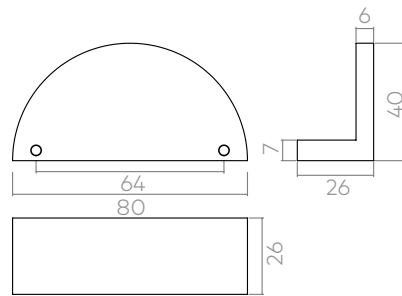

CODE	TYPE	FINISHES	DIAMETER	PROJECTION	HOLE CENTRES	LENGTH	WIDTH X HEIGHT
GBAP160	Pull Handle	BRO, BSB, DBB, DN, MBL, PN	-	30mm	160mm	180mm	20 x 9
GBAP320	Pull Handle	BRO, BSB, DBB, DN, MBL, PN	-	35mm	320mm	340mm	20 x 11

CODE	TYPE	FINISHES	DIAMETER	PROJECTION	HOLE CENTRES	LENGTH	WIDTH X HEIGHT
GU01BP160	Backplate	BRO, BSB, DBB, DN, MBL, PN	-	-	160mm	190mm	-
GU02BP320	Backplate	BRO, BSB, DBB, DN, MBL, PN	-	-	320mm	350mm	-

CODE	TYPE	FINISHES	DIAMETER	PROJECTION	HOLE CENTRES	LENGTH	WIDTH X HEIGHT
GBETP064	Pull Handle	BRO, BSB, DBB, DN, MBL, PN	-	26mm	64mm	80mm	-
GBEPP064	Pull Handle	BRO, BSB, DBB, DN, MBL, PN	-	26mm	64mm	80mm	-

CODE	TYPE	FINISHES	DIAMETER	PROJECTION	HOLE CENTRES	LENGTH	WIDTH X HEIGHT
GBETP096	Pull Handle	BRO, BSB, DBB, DN, MBL, PN	-	26mm	96mm	112mm	-
GBEPP096	Pull Handle	BRO, BSB, DBB, DN, MBL, PN	-	26mm	96mm	112mm	-