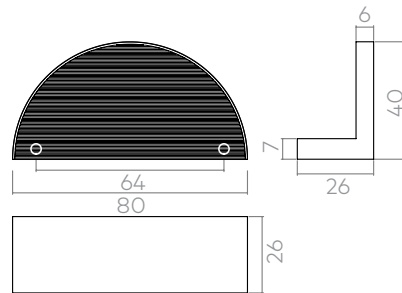

CODE	TYPE	FINISHES	DIAMETER	PROJECTION	HOLE CENTRES	LENGTH	WIDTH X HEIGHT
GBAP160	Pull Handle	BRO, BSB, DBB, DN, MBL, PN	-	30mm	160mm	180mm	20 x 9
GBAP320	Pull Handle	BRO, BSB, DBB, DN, MBL, PN	-	35mm	320mm	340mm	20 x 11

CODE	TYPE	FINISHES	DIAMETER	PROJECTION	HOLE CENTRES	LENGTH	WIDTH X HEIGHT
GU01BP160	Backplate	BRO, BSB, DBB, DN, MBL, PN	-	-	160mm	190mm	-
GU02BP320	Backplate	BRO, BSB, DBB, DN, MBL, PN	-	-	320mm	350mm	-

CODE	TYPE	FINISHES	DIAMETER	PROJECTION	HOLE CENTRES	LENGTH	WIDTH X HEIGHT
GBETP064	Pull Handle	BRO, BSB, DBB, DN, MBL, PN	-	26mm	64mm	80mm	-
GBEPP064	Pull Handle	BRO, BSB, DBB, DN, MBL, PN	-	26mm	64mm	80mm	-

CODE	TYPE	FINISHES	DIAMETER	PROJECTION	HOLE CENTRES	LENGTH	WIDTH X HEIGHT
GBETP096	Pull Handle	BRO, BSB, DBB, DN, MBL, PN	-	26mm	96mm	112mm	-
GBEPP096	Pull Handle	BRO, BSB, DBB, DN, MBL, PN	-	26mm	96mm	112mm	-