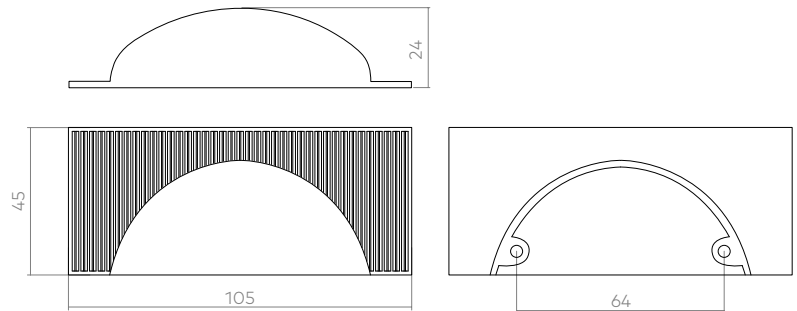

CODE	TYPE	FINISHES	DIAMETER	PROJECTION	HOLE CENTRES	LENGTH	WIDTH X HEIGHT
GBAK032	Knob	BRO, BSB, DBB, DN, MBL, PN	32mm	29mm	-	-	-
GBABP100	Backplate	BRO, BSB, DBB, DN, MBL, PN	-	-	-	100mm	-
GBAC064	Cup Handle	BRO, BSB, DBB, DN, MBL, PN	-	24mm	64mm	105mm	-

CODE	TYPE	FINISHES	DIAMETER	PROJECTION	HOLE CENTRES	LENGTH	WIDTH X HEIGHT
GBAP160	Pull Handle	BRO, BSB, DBB, DN, MBL, PN	-	30mm	160mm	180mm	20 x 9
GBAP320	Pull Handle	BRO, BSB, DBB, DN, MBL, PN	-	35mm	320mm	340mm	20 x 11

CODE	TYPE	FINISHES	DIAMETER	PROJECTION	HOLE CENTRES	LENGTH	WIDTH X HEIGHT
GU01BP160	Backplate	BRO, BSB, DBB, DN, MBL, PN	-	-	160mm	190mm	-
GU02BP320	Backplate	BRO, BSB, DBB, DN, MBL, PN	-	-	320mm	350mm	-

CODE	TYPE	FINISHES	DIAMETER	PROJECTION	HOLE CENTRES	LENGTH	WIDTH X HEIGHT
GBETP096	Pull Handle	BRO, BSB, DBB, DN, MBL, PN	-	26mm	96mm	112mm	-
GBEPP096	Pull Handle	BRO, BSB, DBB, DN, MBL, PN	-	26mm	96mm	112mm	-