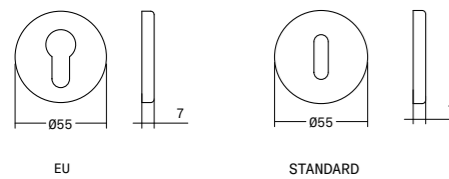

● CERTIFIED WOOD

● INCLUDES NON-TWISTING TIP

Luv <sup>NEW!</sup>

Keyholes

Zamak

DESIGN: KASCHKASCH

9302

	BRUSHED NICKEL	BRUSHED BRASS CAVA	BRUSHED BRONZE	MATT WHITE	MATT BLACK	C	H	D
EU	9302001Z23	9302001Z618	9302001Z619	9302001ZM1	9302001ZM2	38	7	55
STANDARD	9302002Z23	9302002Z618	9302002Z619	9302002ZM1	9302002ZM2	38	7	55