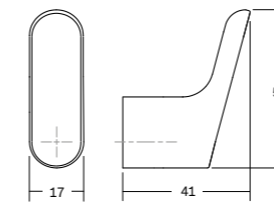

Luv Wall hooks Zamak DESIGN: KASCHKASCH 7037