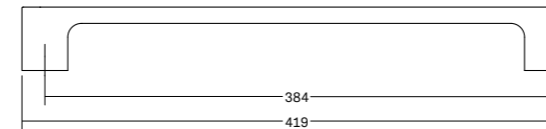

Luv big ^{NEW!}

Pull handles

Zamak

DESIGN:
KASCHKASCH

0734 / 0735 / 0736