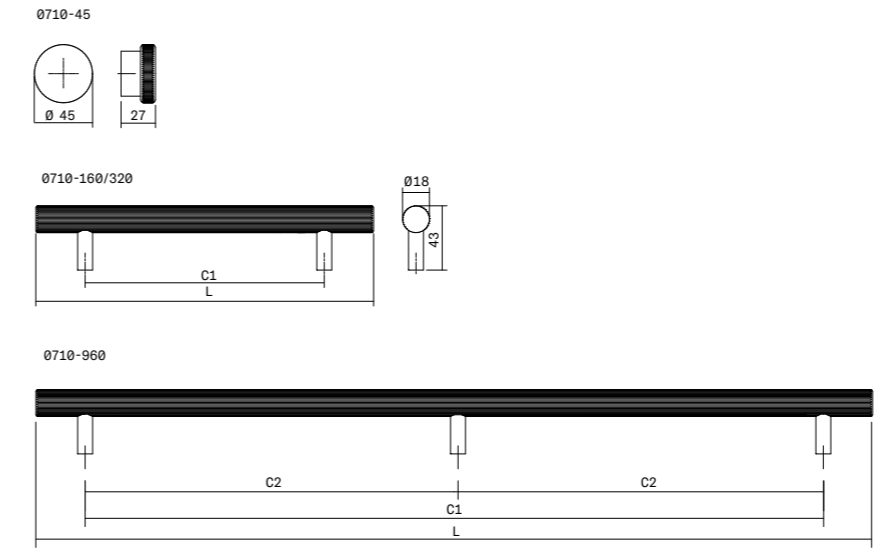

Boto ^{NEW!} Handles & knobs Aluminium DESIGN: KASCHKASCH 0710

POLISHED NICKEL	STAINLESS STEEL LOOK	BRUSHED BLACK	BRUSHED BRASS CAVA	BRUSHED BRONZE	C1	C2	L (Ø)	±	☒
0710045L05	0710045L24	0710045L30	0710045L618	0710045L619	-	-	45	1	25
0710160L05	0710160L24	0710160L30	0710160L618	0710160L619	160	-	226	2	25
0710320L05	0710320L24	0710320L30	0710320L618	0710320L619	320	-	386	2	25
0710960L05	0710960L24	0710960L30	0710960L618	0710960L619	960	480	1026	3	10