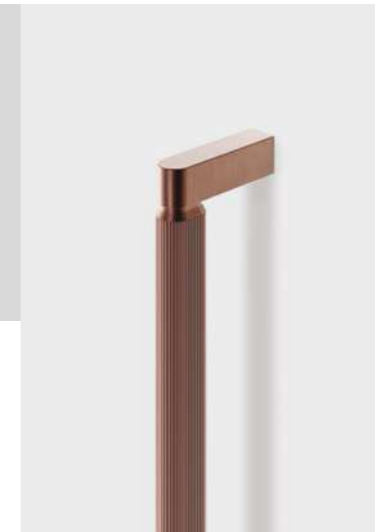

The series also includes two sizes of wall hooks, two models of door stoppers—floor and wall—and three sizes of handles, including the long handle, designed with three support points for greater stability. For large spaces that require more presence, the series offers the Brooklyn big, available in two lengths: 466 mm and 1074 mm. They are ideal for contemporary furniture, bathrooms, and especially kitchens, where they can be installed on refrigerators, ovens, and large cabinets. They are available in both single-sided and back-to-back versions, perfect for interior and sliding doors.

0678 BROOKLYN BIG 1SS  
BRUSHED BRONZE  
C 1056 MM

0679 BROOKLYN BIG BBS  
TITANIUM BLACK  
C 1056 MM

7045 BROOKLYN  
BRUSHED BRONZE  
H 70 MM / L 70 MM

8022 BROOKLYN WALL  
BRUSHED BRONZE  
H 103 MM

9008 BROOKLYN **NEW!**  
DOOR HANDLE  
BRUSHED BRONZE  
L 149 MM  
TECHNICAL INFO ON PAGE 165-166

0676 BROOKLYN **NEW!**  
KNOB  
BRUSHED BRONZE  
Ø20 MM  
TECHNICAL INFO ON PAGE 167

0677 BROOKLYN BIG **NEW!**  
KNOB  
BRUSHED BRONZE  
Ø40 MM  
TECHNICAL INFO ON PAGE 167

0676 BROOKLYN  
T-SHAPED KNOB  
BRUSHED BRONZE  
L 55 MM  
TECHNICAL INFO ON PAGE 167

0676 BROOKLYN  
HANDLE  
BRUSHED BRONZE  
C 100 MM  
TECHNICAL INFO ON PAGE 167

0676 BROOKLYN  
LONG HANDLE  
BRUSHED BRONZE  
C 1056 MM  
TECHNICAL INFO ON PAGE 167

0678 BROOKLYN BIG 1SS  
PULL HANDLE  
BRUSHED BRONZE  
C 448 MM  
TECHNICAL INFO ON PAGE 168