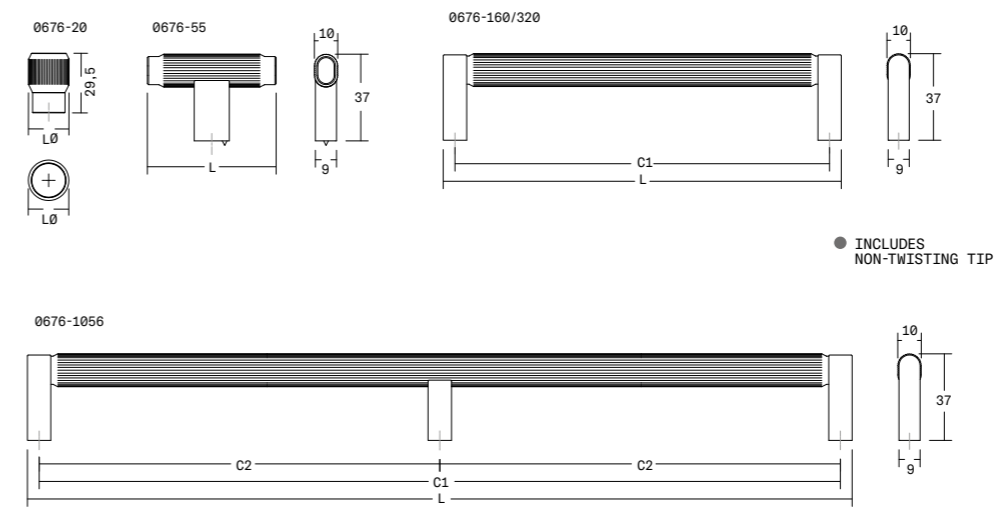

Brooklyn Handles & knobs Aluminium DESIGN: STEFFENSEN & WÜRTZ 0676

POLISHED NICKEL	BRUSHED BLACK	TITANIUM BLACK	BRUSHED BRASS CAVA	BRUSHED BRONZE	C1	C2	L	±	☒
0676020L05	0676020L30	0676020L33	0676020L618	0676020L619	-	-	20	1	25
0676055L05	0676055L30	0676055L33	0676055L618	0676055L619	-	-	55	1	25
0676160L05	0676160L30	0676160L33	0676160L618	0676160L619	160	-	170	2	25
0676320L05	0676320L30	0676320L33	0676320L618	0676320L619	320	-	330	2	25
06761056L05	06761056L30	06761056L33	06761056L618	06761056L619	1056	528	1066	3	10