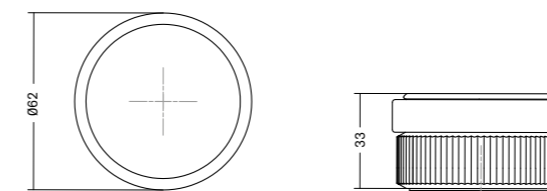

Brooklyn Door stoppers Aluminium DESIGN: STEFFENSEN & WÜRTZ 8021