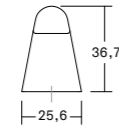

# Hinoki wood

Handles & knobs

Wood

DESIGN:  
ALEXIS VIVET

0681

0681-60

0681-160

● INCLUDES NON-TWISTING TIP