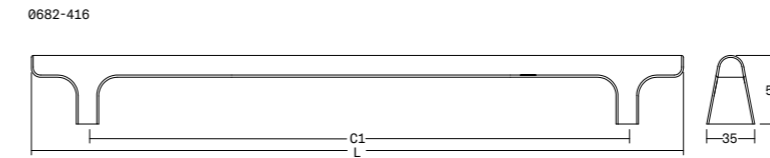

Hinoki big ^{NEW!} Pull handles Aluminium DESIGN: ALEXIS VIVET 0687

BRUSHED BLACK	BRUSHED BRASS CAVA	BRUSHED BRONZE	CC1	CC2	L	±	☐
0687416L30	0687416L618	0687416L619	416	-	500	2	15
0687832L30	0687832L618	0687832L619	832	416	915	3	10