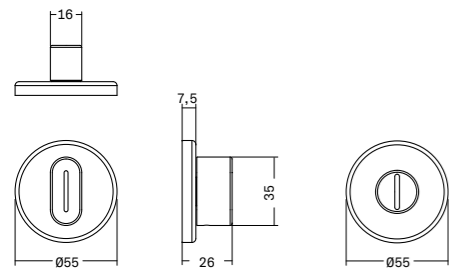

Luv ^{NEW!}

Thumbturn lock

Zamak

DESIGN: KASCHKASCH

9202