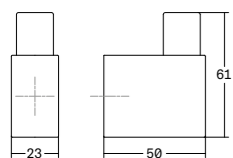

Casey

Wall hooks

Zamak
Aluminium
Wood

DESIGN:
KASCHKASCH

7043

FIXATION WITH SCREW

TEXTURED LAVA BLACK + MATT BLACK	TEXTURED LAVA BLACK + POLISHED TITANIUM BLACK	TEXTURED METALLIC BROWN + MATT BRONZE	TEXTURED STONE WHITE + OAK	W	L	H	±	☒
7043050LMT2709	7043050LMT2703	7043050LMT4119	7043050NMT1216	23	50	61	1	12
7043050LMT2709EI	7043050LMT2703EI	7043050LMT4119EI	7043050NMT1216EI	23	50	61	1	25

REFERENCES ENDING WITH "EI" INDICATE INDUSTRIAL PACKAGING.