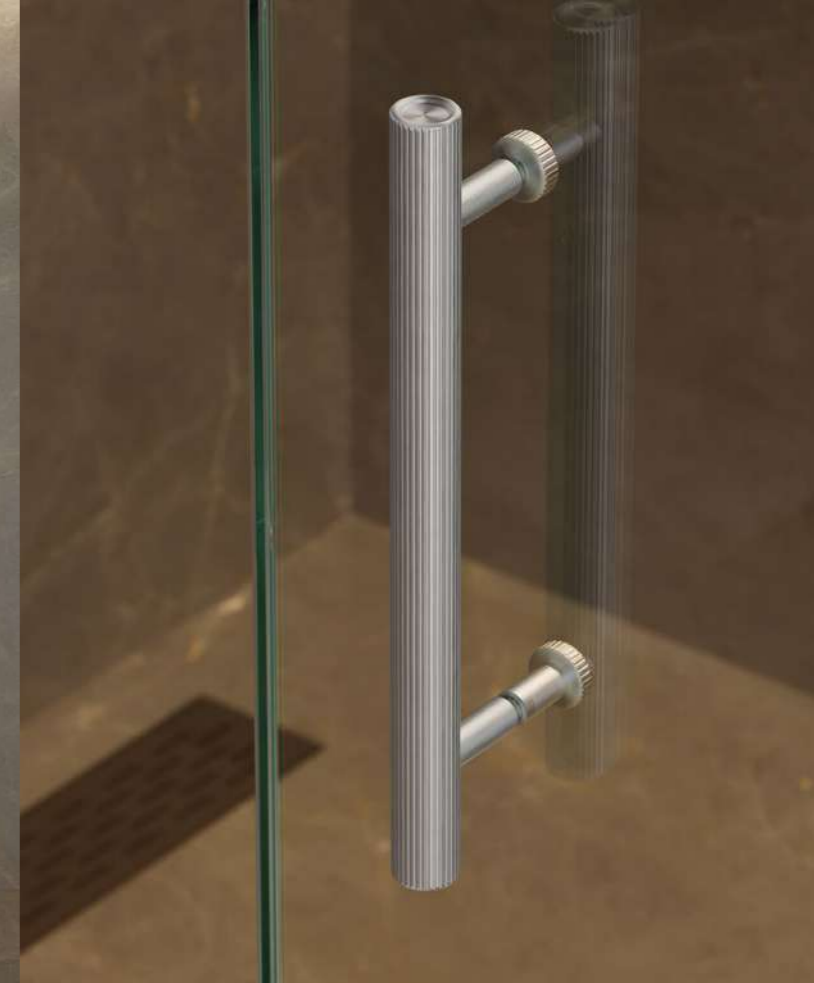

0710 BOTO  
STAINLESS STEEL LOOK  
Ø45 MM

The new collection also includes a 45 mm diameter knob and handles available in 160, 320, and 1024 mm center-to-center distances, sizes that allow for comfortable use in kitchen and bathroom furniture as well as large-format cabinets.

0710 BOTO  
BRUSHED BRASS CAVA  
C 160 MM

0710 BOTO  
STAINLESS STEEL LOOK  
C 960 MM

0718 BOTO BIG BBS  
STAINLESS STEEL LOOK  
C 320 MM

0719 BOTO SHOWER KIT  
STAINLESS STEEL LOOK  
Ø18 MM

0710 BOTO  
STAINLESS STEEL LOOK  
C 160 MM

The series also includes Boto big with an enlarged diameter, available in 320 and 1024 mm between centers, ideal for interior or sliding doors, where ergonomics and grip surface are key factors. And to further expand the possibilities without compromising the visual coherence of the space, the collection also includes the Boto wall hook, which echoes the same formal language as the series and, like the rest of its elements, is available in five finishes.