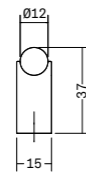

Kumo wood ^{NEW!}

Handles & knobs

Wood
Aluminium
Brass

DESIGN:
ILJA HUBER

0733