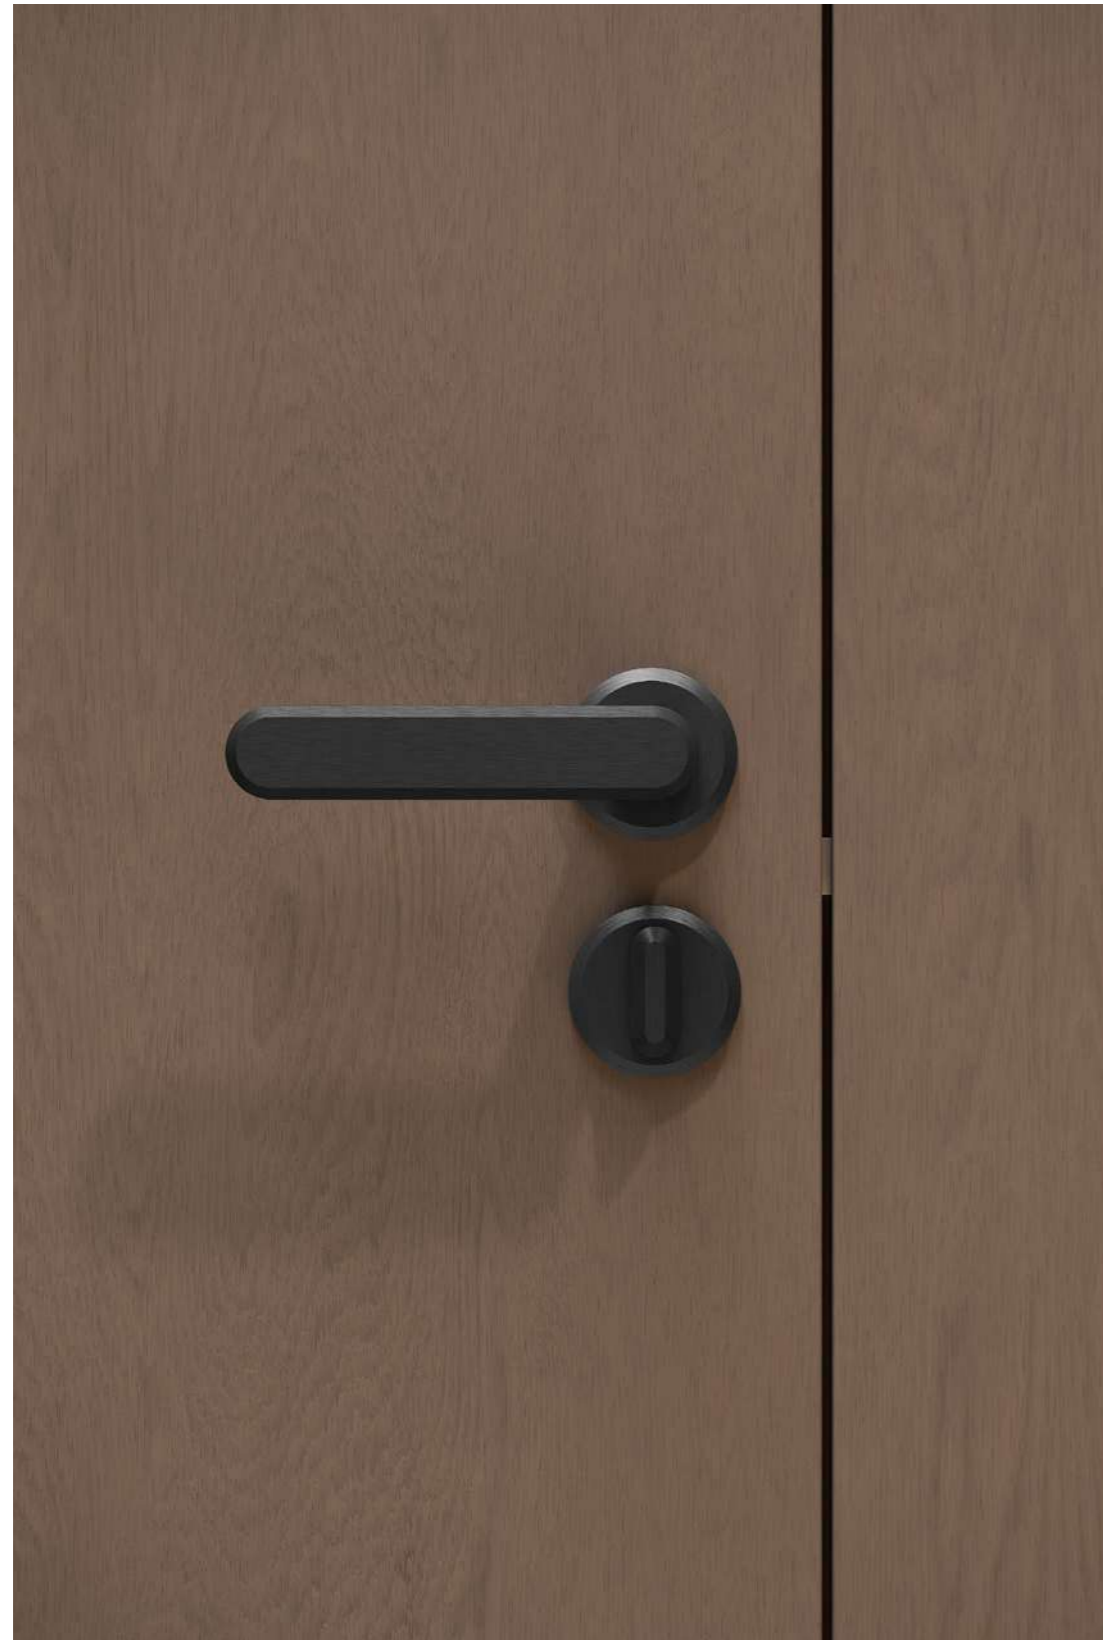

9007 FASE
BRUSHED BLACK
L 152 MM