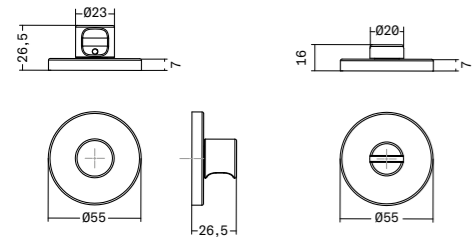

Casey ^{NEW!}

Thumbturn lock

Zamak

DESIGN:
KASCHKASCH

9204

TEXTURED LAVA BLACK
9204001LMT27

TEXTURED METALLIC BROWN
9204001LMT41

C	H	D	L
38	26,5	55	55

THUMBTURN SIZE (H/D/L) (MM)	26,5X55X55	MINIMUM SPINDLE HOLE DIAMETER (MM)	25
RELEASE SIZE (H/D/L) (MM)	16X55X55	DOOR THICKNESS INSTALLATION RANGE (MM)	20 TO 42
ROSE SIZE (DXH) (MM)	7X55	CERTIFICATIONS	-ISO 9001 -ISO 14001
ROSE EMBELLISHER SIZE	ZAMAK		
PASSING SCREWS HOLES DISTANCE (MM)	38 MM		
SPIDLE DIMENSIONS (MM)	6X6X55