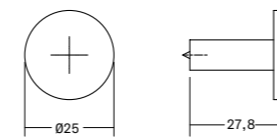

# Nexx <sup>NEW!</sup>

Handles & knobs

Aluminium

DESIGN:  
ILJA HUBER

0578

0578-25

0578-160/256

● INCLUDES NON-TWISTING TIP