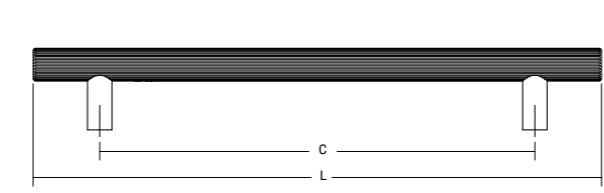

Boto big ^{NEW!} Pull handles Aluminium DESIGN: KASCHKASCH 0711 / 0717 / 0718