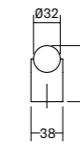

Kumo wood big one ^{NEW!}

Pull handles

Wood
Aluminium
Brass

DESIGN:
ILJA HUBER

0730 / 0731 / 0732

① ONE SIDE SYSTEM
② BACK TO BACK SYSTEM

STAINLESS STEEL LOOK + OAK	TITANIUM BLACK + OAK	LACQUERED BRUSHED BRASS + OAK	STAINLESS STEEL LOOK + WALNUT	TITANIUM BLACK + WALNUT	LACQUERED BRUSHED BRASS + WALNUT	C	L	±	☐
0730448N2416	0730448N3316	0730448N62016	0730448N2417	0730448N3317	0730448N62017	448	878	2	2
07301056N2416	07301056N3316	07301056N62016	07301056N2417	07301056N3317	07301056N62017	1056	1596	2	2
0731448N2416	0731448N3316	0731448N62016	0731448N2417	0731448N3317	0731448N62017	448	878	2	2 ①
07311056N2416	07311056N3316	07311056N62016	07311056N2417	07311056N3317	07311056N62017	1056	1596	2	2 ①
0732448N2416	0732448N3316	0732448N62016	0732448N2417	0732448N3317	0732448N62017	448	878	2	1 ①
07321056N2416	07321056N3316	07321056N62016	07321056N2417	07321056N3317	07321056N62017	1056	1596	2	1 ①

CUSTOMIZABLE SIZE AVAILABLE
RAW OAK FINISH AVAILABLE ON REQUEST