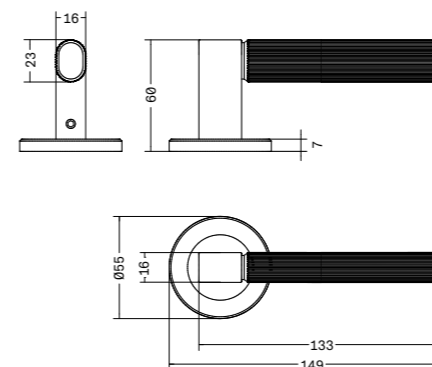

Brooklyn

Brooklyn ^{NEW!} Door handles Aluminium DESIGN: STEFFENSEN & WÜRTZ 9008

PVD POLISHED NICKEL	BRUSHED BLACK	PVD TITANIUM BLACK	BRUSHED BRASS CAVA	BRUSHED BRONZE	C	H	D	L
9008001LV05	9008001L30	9008001LV33	9008001L618	9008001L619	38	60	55	149

MOVEMENT DEGREES:	30	SPINDLE DIMENSIONS (MM)	8X8X100
SIZE (H/D/L) (MM)	60X55X149	MINIMUM SPINDLE HOLE DIAMETER (MM)	30
ROSE SIZE (DXH) (MM)	55X7	DOOR THICKNESS INSTALLATION RANGE (MM)	35 TO 59
ROSE EMBELLISHER	ALUMINIUM ANODIZED	CERTIFICATIONS	-ISO 9001 -ISO 14001 -EN 1906
GRADE DURABILITY ACCORDING EN1906 (CYCLES)	200K		
PASSING SCREWS HOLES DISTANCE (MM)	38 MM