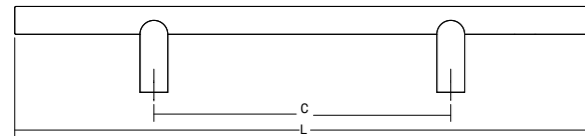

Kumo wood ^{NEW!}

Handles & knobs

Wood
Aluminium
Brass

DESIGN:
ILJA HUBER

0733