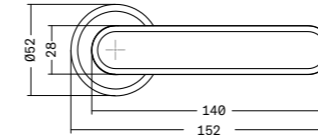

PVD POLISHED TITANIUM BLACK	STAINLESS STEEL LOOK	BRUSHED BLACK	BRUSHED BRASS CAVA	BRUSHED BRONZE	C	H	D	L
9007001LV03	9007001L24	9007001L30	9007001L618	9007001L619	38	51	52	152

MOVEMENT DEGREES:	30	SPIDLE DIMENSIONS (MM)	8X8X100
SIZE (H/D/L) (MM)	51X52X152	MINIMUM SPINDLE HOLE DIAMETER (MM)	30
ROSE SIZE (DXH) (MM)	7X52	DOOR THICKNESS INSTALLATION RANGE (MM)	35 TO 60
ROSE EMBELLISHER	ALUMINIUM ANODIZED	CERTIFICATIONS	-ISO 9001 -ISO 14001 -EN 1906
GRADE DURABILITY ACCORDING EN1906 (CYCLES)	200K		
PASSING SCREWS HOLES DISTANCE (MM)	38 MM