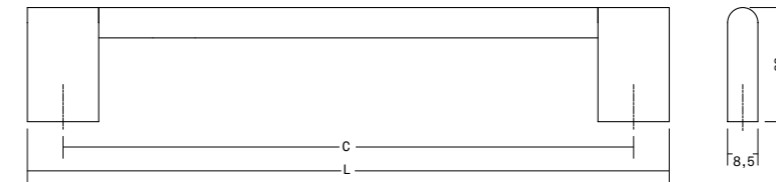

# Nexx <sup>NEW!</sup>

Handles & knobs

Aluminium

DESIGN:  
ILJA HUBER

0578

0578-25

0578-160/256

● INCLUDES NON-TWISTING TIP