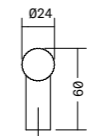

Boto big ^{NEW!} Pull handles Aluminium DESIGN: KASCHKASCH 0711 / 0717 / 0718