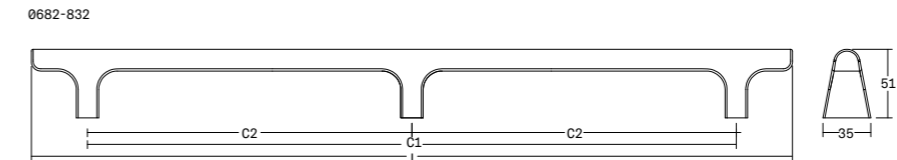

Hinoki big ^{NEW!} Pull handles Aluminium DESIGN: ALEXIS VIVET 0687

BRUSHED BLACK	BRUSHED BRASS CAVA	BRUSHED BRONZE	CC1	CC2	L	±	☐
0687416L30	0687416L618	0687416L619	416	-	500	2	15
0687832L30	0687832L618	0687832L619	832	416	915	3	10