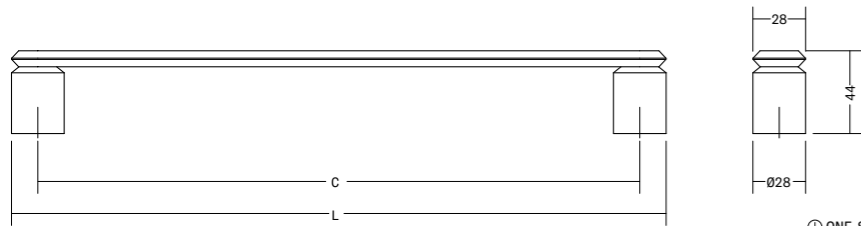

Fase big ^{NEW!} Pull handles Aluminium DESIGN: BUDDÉ 0714 / 0715 / 0716

- ① ONE SIDE SYSTEM
- ② BACK TO BACK SYSTEM

POLISHED TITANIUM BLACK	STAINLESS STEEL LOOK	BRUSHED BLACK	BRUSHED BRASS CAVA	BRUSHED BRONZE	C	L (Ø)	±	☐
0714320LV03	0714320L24	0714320L30	0714320L618	0714320L619	320	348	2	2
0714480LV03	0714480L24	0714480L30	0714480L618	0714480L619	480	508	2	2
0715320LV03	0715320L24	0715320L30	0715320L618	0715320L619	320	348	2	2 ①
0715480LV03	0715480L24	0715480L30	0715480L618	0715480L619	480	508	2	2 ①
0716320LV03	0716320L24	0716320L30	0716320L618	0716320L619	320	348	2	1 ②
0716480LV03	0716480L24	0716480L30	0716480L618	0716480L619	480	508	2	1 ②