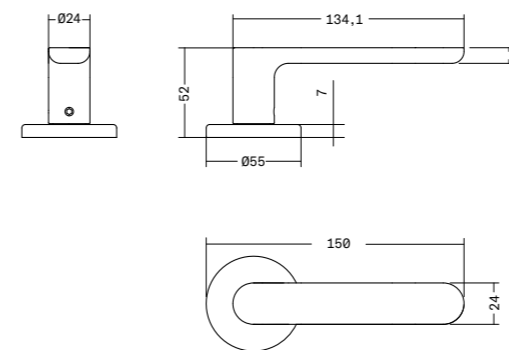

Luv ^{NEW!}

Door handles

Zamak

DESIGN:
KASCHKASCH

9002

BRUSHED NICKEL	BRUSHED BRASS CAVA	BRUSHED BRONZE	MATT WHITE	MATT BLACK	C	H	D	L
9002001Z23	9002001Z618	9002001Z619	9002001ZM1	9002001ZM2	38	52	55	150

MOVEMENT DEGREES:	30	MINIMUM SPINDLE HOLE DIAMETER (MM)	30
SIZE (H/D/L) (MM)	52X55X150	DOOR THICKNESS INSTALLATION RANGE (MM)	35 TO 62
ROSE SIZE (DXH) (MM)	55X55X7	CERTIFICATIONS	-ISO 9001 -ISO 14001 -EN 1906
ROSE EMBELLISHER	ZAMAK		
GRADE DURABILITY ACCORDING EN1906 (CYCLES)	200K		
PASSING SCREWS HOLES DISTANCE (MM)	38 MM		
SPIDLE DIMENSIONS (MM)	8X8X100