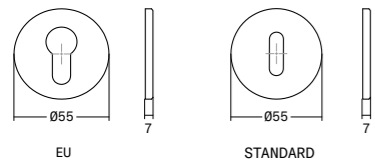

Brooklyn ^{NEW!} Keyholes Aluminium DESIGN: STEFFENSEN & WÜRTZ 9308