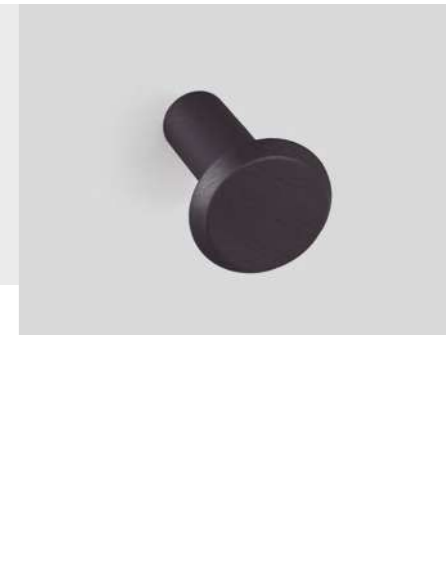

7046 FASE **NEW!**
WALL HOOK
BRUSHED BLACK
Ø33 MM / H 38 MM
TECHNICAL INFO ON PAGE 164

As a whole, Fase has established itself as a comprehensive, versatile, and coherent series, capable of unifying a project from the furniture to the doors and shower. Within this range, the brushed black finish stands out in particular: its color brings sobriety, depth, and an elegant presence without excess, making it the perfect choice for contemporary interiors seeking a balance between industrial character and timeless sophistication