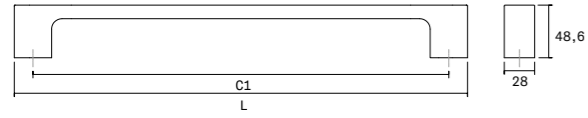

① ONE SIDE SYSTEM

② BACK TO BACK SYSTEM

Luv wood big Pull handles Wood DESIGN: KASCHKASCH 0664 / 0665 / 0671

0664-992/0665-992/0671-992

0664-384/0665-384/0671-384

CERTIFIED WOOD  
 ① ONE SIDE SYSTEM  
 ② BACK TO BACK SYSTEM