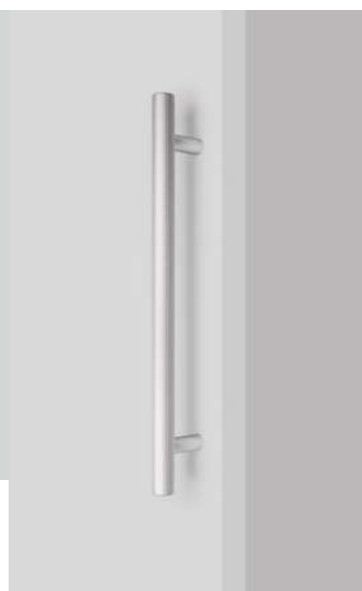

9011 BOTO **NEW!**
DOOR HANDLE
STAINLESS STEEL LOOK
L 149 MM
TECHNICAL INFO ON PAGE 157-158

0710 BOTO **NEW!**
KNOB
STAINLESS STEEL LOOK
Ø45 MM
TECHNICAL INFO ON PAGE 159

0719 BOTO **NEW!**
SHOWER KIT
STAINLESS STEEL LOOK
Ø18 MM
TECHNICAL INFO ON PAGE 159

8024 BOTO **NEW!**
DOOR STOPPER
STAINLESS STEEL LOOK
Ø60 MM
TECHNICAL INFO ON PAGE 160

0717 BOTO BIG 1SS **NEW!**
PULL HANDLE
STAINLESS STEEL LOOK
C 320 MM
TECHNICAL INFO ON PAGE 159