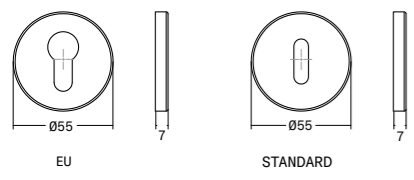

Boto ^{NEW!} Keyholes Aluminium DESIGN: KASCHKASCH 9311