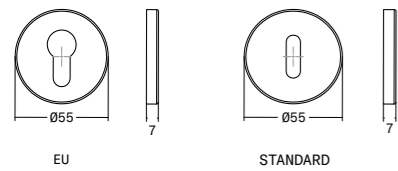

TEXTURED LAVA BLACK	TEXTURED METALLIC BROWN	C	H	D
EU	9304001LMT27	9304001LMT41	38	7	55
STANDARD	9304002LMT27	9304002LMT41	38	7	55