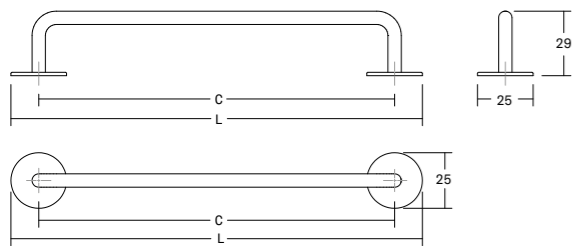

Milano

Handles & knobs

Zamak

DESIGN:
KASCHKASCH

0646