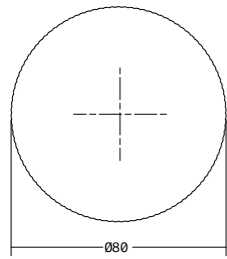

Boto ^{NEW!}

Door stoppers

Aluminium

DESIGN:
KASCHKASCH

8024

FIXATION WITH SCREW OR ADHESIVE

POLISHED NICKEL	STAINLESS STEEL LOOK	BRUSHED BLACK	BRUSHED BRASS CAVA	BRUSHED BRONZE	Ø	H	±	☒
8024060L05	8024060L24	8024060L30	8024060L618	8024060L619	60	29	1	12

Boto ^{NEW!}

Wall hooks

Aluminium

DESIGN:
KASCHKASCH

7048

FIXATION WITH SCREW

POLISHED NICKEL	STAINLESS STEEL LOOK	BRUSHED BLACK	BRUSHED BRASS CAVA	BRUSHED BRONZE	L (Ø)	H	±	☒
7048080L05	7048080L24	7048080L30	7048080L618	7048080L619	80	45	1	6
7048080L05EI	7048080L24EI	7048080L30EI	7048080L618EI	7048080L619EI	80	45	1	25

REFERENCES ENDING WITH "EI" INDICATE INDUSTRIAL PACKAGING.

Fase ^{NEW!}

Door handles

Aluminium

DESIGN:
BUDE

9007

PVD POLISHED TITANIUM BLACK	STAINLESS STEEL LOOK	BRUSHED BLACK	BRUSHED BRASS CAVA	BRUSHED BRONZE	C	H	D	L
9007001LV03	9007001L24	9007001L30	9007001L618	9007001L619	38	51	52	152

MOVEMENT DEGREES:	30	SPIDLE DIMENSIONS (MM)	8X8X100
SIZE (H/D/L) (MM)	51X52X152	MINIMUM SPINDLE HOLE DIAMETER (MM)	30
ROSE SIZE (DXH) (MM)	7X52	DOOR THICKNESS INSTALLATION RANGE (MM)	35 TO 60
ROSE EMBELLISHER	ALUMINIUM ANODIZED	CERTIFICATIONS	-ISO 9001 -ISO 14001 -EN 1906
GRADE DURABILITY ACCORDING EN1906 (CYCLES)	200K		
PASSING SCREWS HOLES DISTANCE (MM)	38 MM