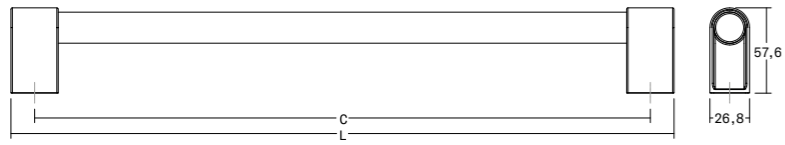

Casey big Pull handles Aluminium DESIGN: KASCHKASCH 0701 / 0702 / 0703