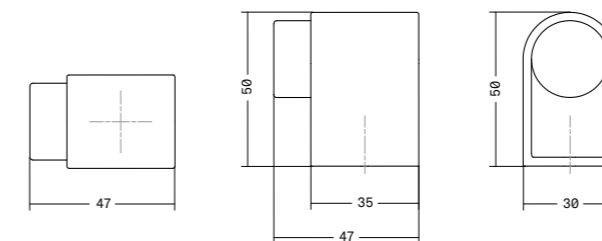

Casey

Door stoppers

Aluminium

DESIGN:
KASCHKASCH

8016