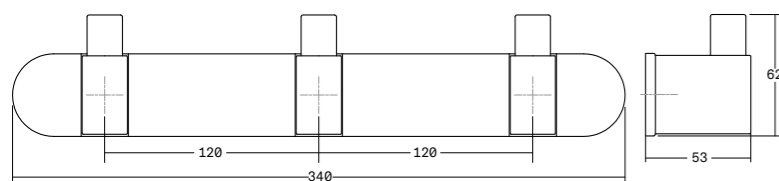

Casey rack

Wall hooks

Zamak
Aluminium
Wood

DESIGN:
KASCHKASCH

7044

FIXATION WITH SCREW

TEXTURED LAVA BLACK + MATT BLACK	TEXTURED LAVA BLACK + POLISHED TITANIUM BLACK	TEXTURED METALLIC BROWN + MATT BRONZE	TEXTURED STONE WHITE + OAK	W	L	H	C	±
7044340LMT2709	7044340LMT2703	7044340LMT4119	7044340NMT1216	53	340	62	120	3

REFERENCES ENDING WITH "EI" INDICATE INDUSTRIAL PACKAGING.