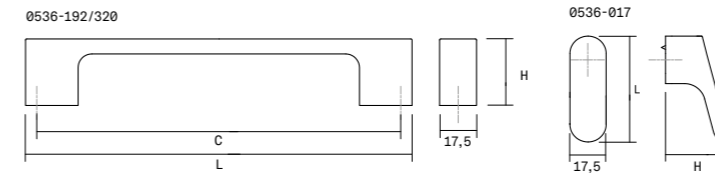

Luv

Handles & knobs

Zamak

DESIGN: KASCHKASCH

0536