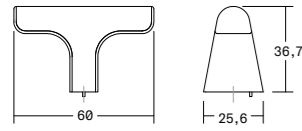

# Hinoki wood

Handles & knobs

Wood

DESIGN:  
ALEXIS VIVET

0681

0681-60

0681-160

● INCLUDES NON-TWISTING TIP