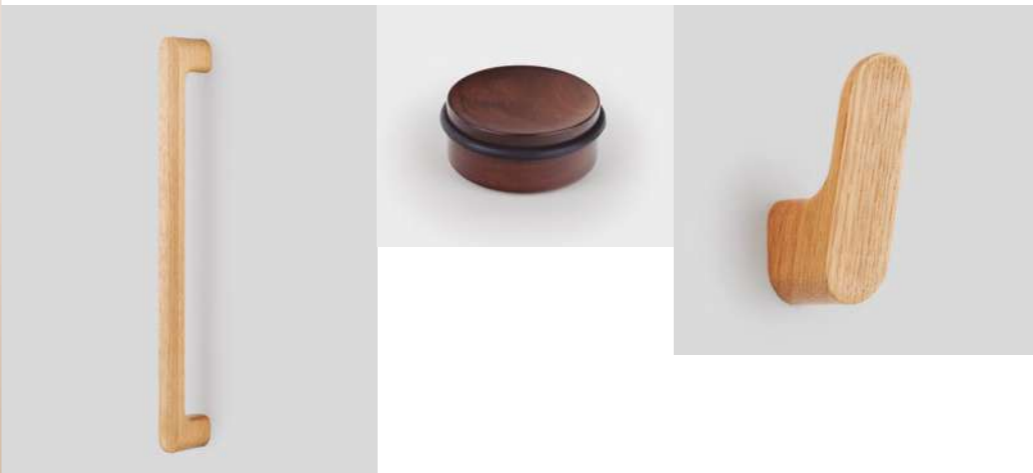

0665 LUV WOOD BIG 1SS
PULL HANDLE
OAK
C 384 MM
TECHNICAL INFO ON PAGE 176

8018 LUV WOOD
DOOR STOPPER
WALNUT
Ø71 MM
TECHNICAL INFO ON PAGE 176

7018 LUV WOOD
WALL HOOK
OAK
H 82 MM / L 50 MM
TECHNICAL INFO ON PAGE 177

The Luv series stands out for its great versatility, as it offers multiple possibilities within the same design language: knobs, handles, door handles, wall hooks, and door stoppers, adapting to all types of projects. In addition, the collection includes wooden versions, such as Luv wood, which add warmth and a natural finish, expanding the customization options and combining functionality, style, and aesthetic consistency in every space.