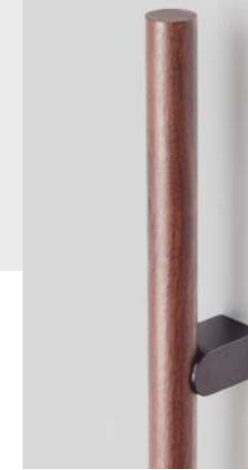

0681 HINOKI WOOD  
OAK  
L 60 MM

0591 ETO  
LAVA BLACK + OAK  
C 992 MM

0695 HAKO  
OAK  
L 76 MM

0733 KUMO WOOD **NEW!**  
HANDLE  
TITANIUM BLACK + WALNUT  
C 320 MM  
TECHNICAL INFO ON PAGE 154

0728 KUMO WOOD BIG 1SS **NEW!**  
PULL HANDLE  
TITANIUM BLACK + WALNUT  
C 640 MM  
TECHNICAL INFO ON PAGE 155