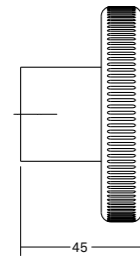

Boto ^{NEW!}

Door stoppers

Aluminium

DESIGN:
KASCHKASCH

8024

FIXATION WITH SCREW OR ADHESIVE

POLISHED NICKEL	STAINLESS STEEL LOOK	BRUSHED BLACK	BRUSHED BRASS CAVA	BRUSHED BRONZE	Ø	H	±	☒
8024060L05	8024060L24	8024060L30	8024060L618	8024060L619	60	29	1	12

Boto ^{NEW!}

Wall hooks

Aluminium

DESIGN:
KASCHKASCH

7048

FIXATION WITH SCREW

POLISHED NICKEL	STAINLESS STEEL LOOK	BRUSHED BLACK	BRUSHED BRASS CAVA	BRUSHED BRONZE	L (Ø)	H	±	☒
7048080L05	7048080L24	7048080L30	7048080L618	7048080L619	80	45	1	6
7048080L05EI	7048080L24EI	7048080L30EI	7048080L618EI	7048080L619EI	80	45	1	25

REFERENCES ENDING WITH "EI" INDICATE INDUSTRIAL PACKAGING.

Fase ^{NEW!}

Door handles

Aluminium

DESIGN:
BUDE

9007

PVD POLISHED TITANIUM BLACK	STAINLESS STEEL LOOK	BRUSHED BLACK	BRUSHED BRASS CAVA	BRUSHED BRONZE	C	H	D	L
9007001LV03	9007001L24	9007001L30	9007001L618	9007001L619	38	51	52	152

MOVEMENT DEGREES:	30	SPIDLE DIMENSIONS (MM)	8X8X100
SIZE (H/D/L) (MM)	51X52X152	MINIMUM SPINDLE HOLE DIAMETER (MM)	30
ROSE SIZE (DXH) (MM)	7X52	DOOR THICKNESS INSTALLATION RANGE (MM)	35 TO 60
ROSE EMBELLISHER	ALUMINIUM ANODIZED	CERTIFICATIONS	-ISO 9001 -ISO 14001 -EN 1906
GRADE DURABILITY ACCORDING EN1906 (CYCLES)	200K		
PASSING SCREWS HOLES DISTANCE (MM)	38 MM