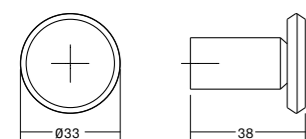

Fase big ^{NEW!} Pull handles Aluminium DESIGN: BUDDÉ 0714 / 0715 / 0716

⓪ ONE SIDE SYSTEM
⓫ BACK TO BACK SYSTEM

PVD POLISHED TITANIUM BLACK	STAINLESS STEEL LOOK	BRUSHED BLACK	BRUSHED BRASS CAVA	BRUSHED BRONZE	C	L(Ø)	±	⓪
0714320LV03	0714320L24	0714320L30	0714320L618	0714320L619	320	348	2	2
0714480LV03	0714480L24	0714480L30	0714480L618	0714480L619	480	508	2	2
0715320LV03	0715320L24	0715320L30	0715320L618	0715320L619	320	348	2	2⓪
0715480LV03	0715480L24	0715480L30	0715480L618	0715480L619	480	508	2	2⓪
0716320LV03	0716320L24	0716320L30	0716320L618	0716320L619	320	348	2	1⓪
0716480LV03	0716480L24	0716480L30	0716480L618	0716480L619	480	508	2	1⓪

Fase wall ^{NEW!} Door stoppers Aluminium DESIGN: BUDDÉ 8023

FIXATION WITH SCREW OR
ADHESIVE

PVD POLISHED TITANIUM BLACK	STAINLESS STEEL LOOK	BRUSHED BLACK	BRUSHED BRASS CAVA	BRUSHED BRONZE	L(Ø)	H	±	⓪
8023101LV03	8023101L24	8023101L30	8023101L618	8023101L619	45	101	1	12

Fase ^{NEW!} Wall hooks Aluminium DESIGN: BUDDÉ 7046

FIXATION WITH SCREW

PVD POLISHED TITANIUM BLACK	STAINLESS STEEL LOOK	BRUSHED BLACK	BRUSHED BRASS CAVA	BRUSHED BRONZE	L(Ø)	H	CC	±	⓪
7046033LV03	7046033L24	7046033L30	7046033L618	7046033L619	33	38	-	1	12
7046033LV03EI	7046033L24EI	7046033L30EI	7046033L618EI	7046033L619EI	33	38	-	1	25

REFERENCES ENDING WITH "EI" INDICATE INDUSTRIAL PACKAGING.

Brooklyn

Brooklyn ^{NEW!} Door handles Aluminium DESIGN: STEFFENSEN & WÜRTZ 9008

PVD POLISHED NICKEL	BRUSHED BLACK	PVD TITANIUM BLACK	BRUSHED BRASS CAVA	BRUSHED BRONZE	C	H	D	L
9008001LV05	9008001L30	9008001LV33	9008001L618	9008001L619	38	60	55	149