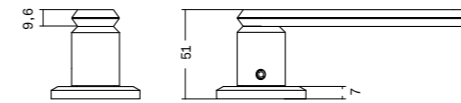

PVD POLISHED TITANIUM BLACK	STAINLESS STEEL LOOK	BRUSHED BLACK	BRUSHED BRASS CAVA	BRUSHED BRONZE	C	H	D	L
9007001LV03	9007001L24	9007001L30	9007001L618	9007001L619	38	51	52	152

MOVEMENT DEGREES:	30	SPIDLE DIMENSIONS (MM)	8X8X100
SIZE (H/D/L) (MM)	51X52X152	MINIMUM SPINDLE HOLE DIAMETER (MM)	30
ROSE SIZE (DXH) (MM)	7X52	DOOR THICKNESS INSTALLATION RANGE (MM)	35 TO 60
ROSE EMBELLISHER	ALUMINIUM ANODIZED	CERTIFICATIONS	-ISO 9001 -ISO 14001 -EN 1906
GRADE DURABILITY ACCORDING EN1906 (CYCLES)	200K		
PASSING SCREWS HOLES DISTANCE (MM)	38 MM