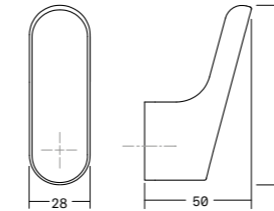

Luv wood big Pull handles Wood DESIGN: KASCHKASCH 0664 / 0665 / 0671

0664-992/0665-992/0671-992

0664-384/0665-384/0671-384

CERTIFIED WOOD
① ONE SIDE SYSTEM
② BACK TO BACK SYSTEM

OAK	WALNUT	WOOD MATT BLACK LACQUERED	RAW OAK	C1	C2	L	±	☐
0664384W16	0664384W17	0664384WM2	0664384W00	384	-	418,5	2	2
0664992W16	0664992W17	0664992WM2	0664992W00	992	496	1026,5	3	2
0665384W16	0665384W17	0665384WM2	0665384W00	384	-	418,5	2	2 ①
0665992W16	0665992W17	0665992WM2	0665992W00	992	496	1026,5	3	2 ①
0671384W16	0671384W17	0671384WM2	0671384W00	384	-	418,5	2	1 ②
0671992W16	0671992W17	0671992WM2	0671992W00	992	496	1026,5	3	1 ②

Luv Wall hooks Zamak DESIGN: KASCHKASCH 7037

FIXATION WITH SCREW

BRUSHED NICKEL	BRUSHED BRASS CAVA	NEW! BRUSHED BRONZE	MATT WHITE	MATT BLACK	W	H	L	±	☐
7037017Z23	7037017Z618	7037017Z619	7037017ZM1	7037017ZM2	17	51	41	1	12
7037017Z23EI	7037017Z618EI	7037017Z619EI	7037017ZM1EI	7037017ZM2EI	17	51	41	1	25

REFERENCES ENDING WITH "EI" INDICATE INDUSTRIAL PACKAGING.

Luv wood Wall hooks Wood DESIGN: KASCHKASCH 7018

CERTIFIED WOOD
FIXATION WITH SCREW

OAK	WALNUT	WOOD MATT BLACK LACQUERED	W	H	L	±	☐
7018028W16	7018028W17	7018028WM2	28	82	50	1	6
7018028W16EI	7018028W17EI	7018028WM2EI	28	82	50	1	25

REFERENCES ENDING WITH "EI" INDICATE INDUSTRIAL PACKAGING.

Luv Door stoppers Zamak DESIGN: KASCHKASCH 8017

FIXATION WITH SCREW

BRUSHED NICKEL	BRUSHED BRASS CAVA	BRUSHED BRONZE	MATT WHITE	MATT BLACK	Ø	H	±	☐
8017030Z23	8017030Z618	8017030Z619	8017030ZM1	8017030ZM2	36	35	1	12

Luv wood Door stoppers Wood DESIGN: KASCHKASCH 8018

CERTIFIED WOOD
FIXATION WITH SCREW OR ADHESIVE

OAK	WALNUT	WOOD MATT BLACK LACQUERED	Ø	H	±	☐
8018065W16	8018065W17	8018065WM2	71	30	1	12