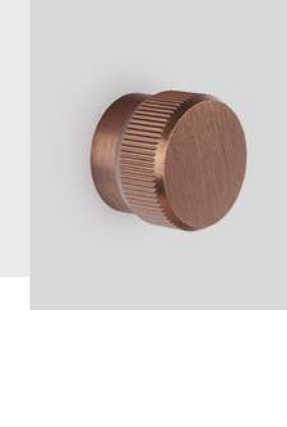

The series also includes two sizes of wall hooks, two models of door stoppers—floor and wall—and three sizes of handles, including the long handle, designed with three support points for greater stability. For large spaces that require more presence, the series offers the Brooklyn big, available in two lengths: 466 mm and 1074 mm. They are ideal for contemporary furniture, bathrooms, and especially kitchens, where they can be installed on refrigerators, ovens, and large cabinets. They are available in both single-sided and back-to-back versions, perfect for interior and sliding doors.

0678 BROOKLYN BIG 1SS  
BRUSHED BRONZE  
C 1056 MM

0679 BROOKLYN BIG BBS  
TITANIUM BLACK  
C 1056 MM

7045 BROOKLYN  
BRUSHED BRONZE  
H 70 MM / L 70 MM

8022 BROOKLYN WALL  
BRUSHED BRONZE  
H 103 MM

9008 BROOKLYN **NEW!**  
DOOR HANDLE  
BRUSHED BRONZE  
L 149 MM  
TECHNICAL INFO ON PAGE 165-166

0676 BROOKLYN **NEW!**  
KNOB  
BRUSHED BRONZE  
Ø20 MM  
TECHNICAL INFO ON PAGE 167

0677 BROOKLYN BIG **NEW!**  
KNOB  
BRUSHED BRONZE  
Ø40 MM  
TECHNICAL INFO ON PAGE 167

0676 BROOKLYN  
T-SHAPED KNOB  
BRUSHED BRONZE  
L 55 MM  
TECHNICAL INFO ON PAGE 167

0676 BROOKLYN  
HANDLE  
BRUSHED BRONZE  
C 100 MM  
TECHNICAL INFO ON PAGE 167

0676 BROOKLYN  
LONG HANDLE  
BRUSHED BRONZE  
C 1056 MM  
TECHNICAL INFO ON PAGE 167

0678 BROOKLYN BIG 1SS  
PULL HANDLE  
BRUSHED BRONZE  
C 448 MM  
TECHNICAL INFO ON PAGE 168