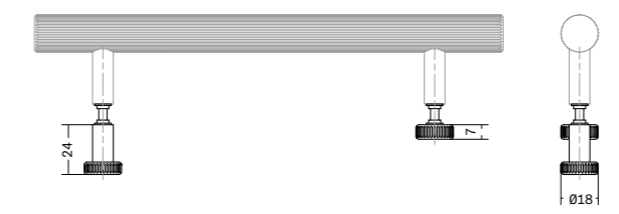

Boto ^{NEW!} Shower kit Aluminium DESIGN: KASCHKASCH 0719

THE SHOWER KIT INCLUDES THE KNOB AND COVER COMPATIBLE WITH ALL 0710 BOTO HANDLES MEASURING 160 MM AND 320 MM

POLISHED NICKEL	STAINLESS STEEL LOOK	BRUSHED BLACK	BRUSHED BRASS CAVA	BRUSHED BRONZE	L (Ø)	±	☒
0719018L05	0719018L24	0719018L30	0719018L618	0719018L619	18	2	25