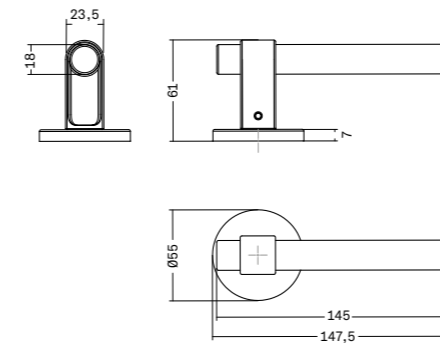

Casey

Casey ^{NEW!} Door handles Zamak Aluminium DESIGN: KASCHKASCH 9004