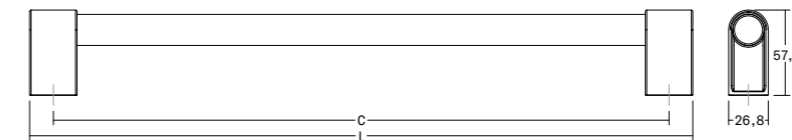

Casey big

Pull handles

Aluminium

DESIGN:
KASCHKASCH

0701 / 0702 / 0703

Ⓜ ONE SIDE SYSTEM
Ⓜ BACK TO BACK SYSTEM

TEXTURED LAVA BLACK + MATT BLACK	TEXTURED LAVA BLACK + POLISHED TITANIUM BLACK	TEXTURED METALLIC BROWN + MATT BRONZE	C	L	±	Ⓜ
0701416LMT2709	0701416LMT2703	0701416LMT4119	416	448	2	2
0701736LMT2709	0701736LMT2703	0701736LMT4119	736	768	2	2
0702416LMT2709	0702416LMT2703	0702416LMT4119	416	448	2	2 Ⓜ
0702736LMT2709	0702736LMT2703	0702736LMT4119	736	768	2	2 Ⓜ
0703416LMT2709	0703416LMT2703	0703416LMT4119	416	448	2	2 Ⓜ
0703736LMT2709	0703736LMT2703	0703736LMT4119	736	768	2	2 Ⓜ