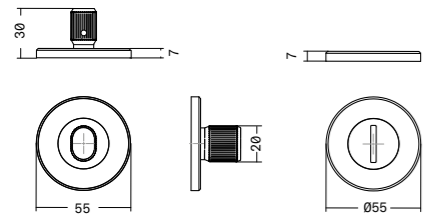

Brooklyn ^{NEW!} Thumbturn lock Aluminium DESIGN: STEFFENSEN & WÜRTZ 9208