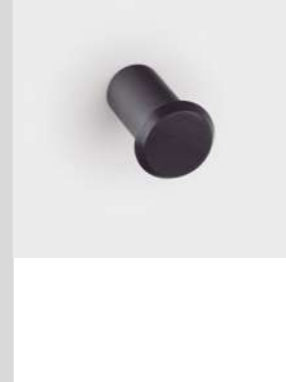

0712 FASE **NEW!**
T-SHAPED KNOB
BRUSHED BLACK
L 52 MM
TECHNICAL INFO ON PAGE 163

0712 FASE **NEW!**
KNOB
BRUSHED BLACK
Ø23 MM
TECHNICAL INFO ON PAGE 163