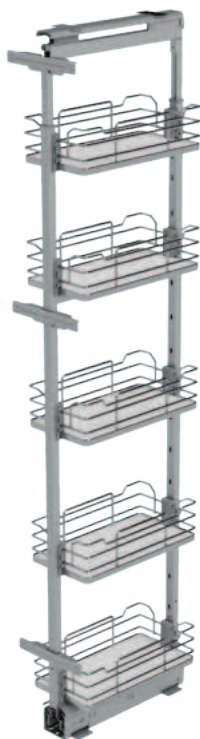

255i

Optional

- Art 253i cesto con fondo in nobilitato
- Art 255 A-M-B il meccanismo
- Art 255K kit guide ad estrazione totale della portata di 120 Kg, completo di staffe fissaggio antina.
- Art 253i, basket in round wire with melamine bottom
- Art 255 A-M-B, mechanism
- Art 255K, full-extension slides with soft closing, 120 Kg capacity, door brackets included.