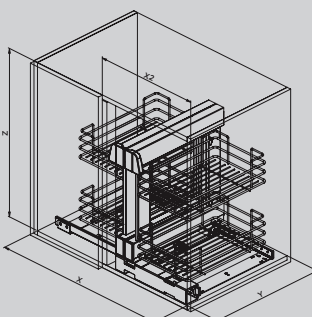

340

900	X 760 X2 450	480	540	40
1000	X 760 X2 500	480	540	40
1200	X 960 X2 600	480	540	40

S

Orione
Orion
Cromo
Chrome
Grigio
Grey