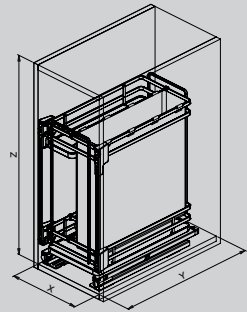

006+

300	260	445 495	540	30

400	360	445 495	540	30

S

Orione
Orion
Cromo
Chrome