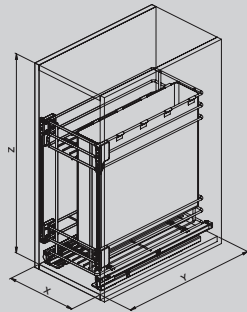

006G

300	260	445 495	540	30

400	360	445 495	540	30

S

Orione
Orion
Cromo
Chrome
Grigio
Grey