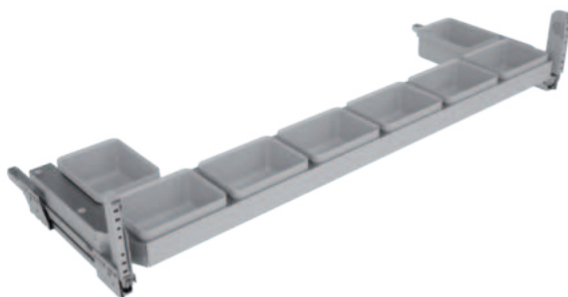

700T

Vaschetta
ad aggancio.
Hooking tray.

1200