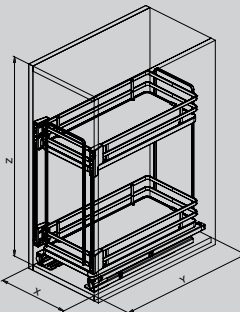

003+

300	260	445 495	540	30
400	360	445 495	540	30
450	410	445 495	540	30
600	560	445 495	540	30

S

Orione
Orion
Cromo
Chrome