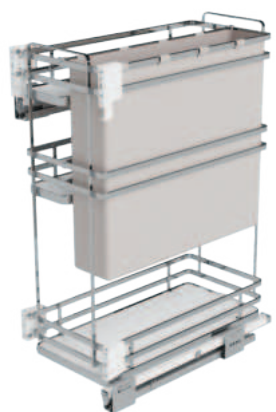

Cestello a tre piani porta-pane con fondo in nobilitato e guide ad estrazione totale con soft closing.

Bread basket with three shelves in flat wire with melamine bottom and full-extension slides with soft closing.

Optional

066+

Kit portabottiglie per cestello da 300 mm. Bottle rack kit for 300-400 basket.

007G H685