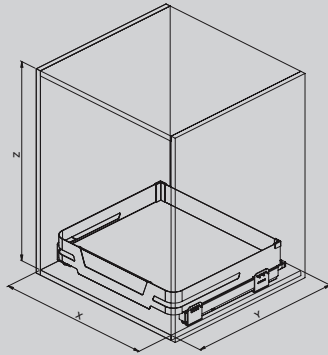

119ME

450	410-418	495	135	30	S	Bianco White	Cemento chiaro, Cemento scuro, Rovere Halifax naturale, Rovere Nordico, Grigio, Bianco	Vetro Glass	
600	560-568	495	135	30		Orione Orion			
900	860-868	495	135	30					
450	410-418	505	135	40	G	Nero Black			Light concrete Dark concrete, Natural Halifax oak, Nordic oak, Grey, White
600	560-568	505	135	40		Grigio Grey			
900	860-868	505	135	40