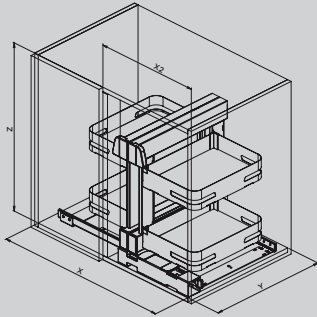

340M

900	X 760 X2 450	480	540	40
1000	X 760 X2 500	480	540	40
1200	X 960 X2 600	480	540	40

Bianco
White
Orione
Orion
Nero
Black
Grigio
Grey

Cemento chiaro, Cemento scuro, Rovere Halifax naturale, Rovere Nordico, Grigio, Bianco

Light concrete
Dark concrete,
Natural Halifax oak, Nordic oak,
Grey, White