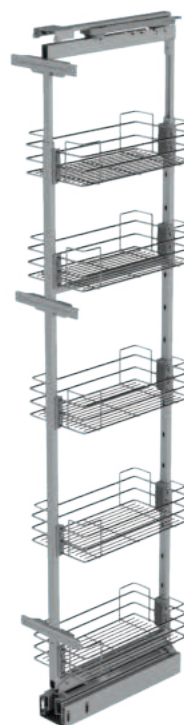

265

Colonna estraibile girevole con 5 cesti, con fondo in filo, guida ad estrazione totale con soft closing, portata 120 Kg.
Pull-out rotating larder with 5 wire baskets.
Full-extension slides with soft closing, 120 Kg capacity.