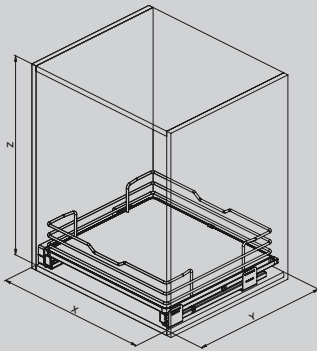

119i

450	410-418	495	160	30	S	Orione Orion	
600	560-568	495	160	30			
900	860-868	495	160	30			
450	410-418	505	160	40	G		Cromo Chrome
600	560-568	505	160	40			
900	860-868	505	160	40