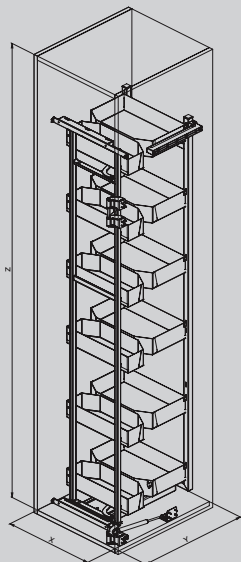

VARIANTI — Variants

230APRO

450 410 470 1800 80

500 460 470 1800 80

600 560 470 1800 80

750 710 470 1800 80

S

Orione

Orion

Bianco

White

Nero

Black