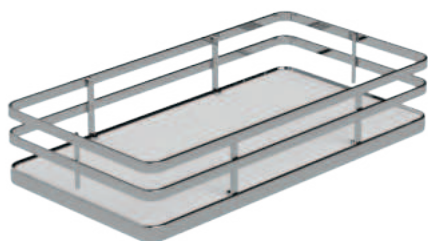

Gli articoli 260 sono delle colonne attrezzata estraibili composte da:

- Art 253-Art 251, il cesto
- Art 260 A-B-M, meccanismo
- Art 260K, kit guide ad estrazione totale con soft closing della portata di 120 Kg, completo di staffe fissaggio antina
- Art 260FK, kit staffe di fissaggio.

Articles 260 are pull-out larders composed of:

- Art 253-Art 251, basket
- Art 260 A-B-M, mechanism
- Art 260K, full-extension slides with soft closing, 120 Kg capacity
- Art 260FK, door brackets kit.

Cesti/Baskets

253PRO

253M

253ME

253i

253+

251