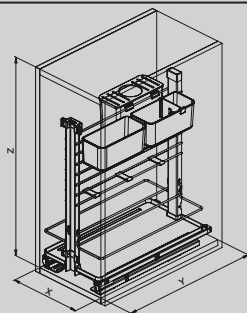

094G

300 260 440 580 30

300 260 495 580 30

Bianco
White
Orione
Orion
Nero
Black