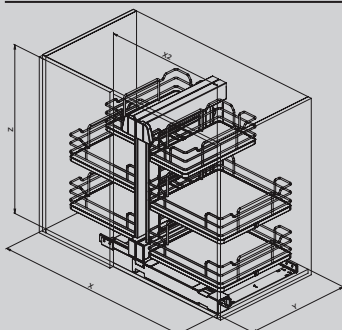

340i H685

900	X 760 X2 450	480	770	40
1000	X 760 X2 500	480	770	40
1200	X 960 X2 600	480	770	40

S

Orione
Orion
Cromo
Chrome