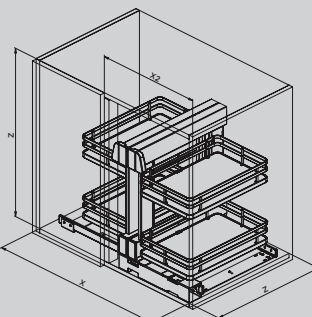

340+

900	X 760 X2 450	480	540	40
1000	X 760 X2 500	480	540	40
1200	X 960 X2 600	480	540	40

S

Orione
Orion
Cromo
Chrome