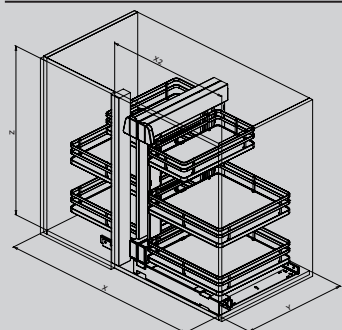

340+ H685

900	X 760 X2 450	480	770	40
1000	X 760 X2 500	480	770	40
1200	X 960 X2 600	480	770	40

S

Orione
Orion
Cromo
Chrome