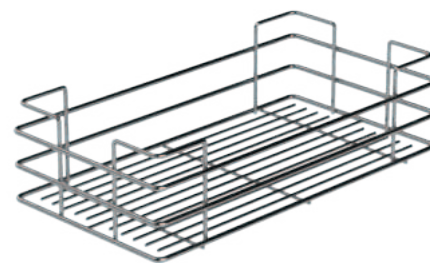

Gli articoli 255 sono delle colonne attrezzate estraibili composte da:

- Art 253-Art 251, cesto
- Art 255 A-M-B, meccanismo
- Art 255K, kit guide ad estrazione totale con soft closing della portata di 120 Kg, completo di staffe fissaggio antina

Articles 255 are pull-out larders composed of:

- Art 253-Art 251, basket
- Art 255 A-M-B, mechanism
- Art 255K, full-extension slides with soft closing, 120 Kg capacity, door brackets included

Cesti/Baskets

253PRO

253M

253ME

253i

253+

251