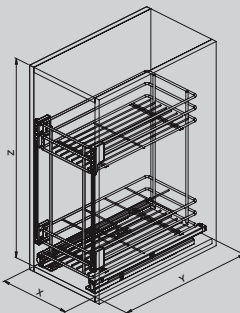

003G

300	260	445 495	540	30
400	360	445 495	540	30
450	410	445 495	540	30
600	560	445 495	540	30

S

Orione
Orion
Cromo
Chrome
Grigio
Grey