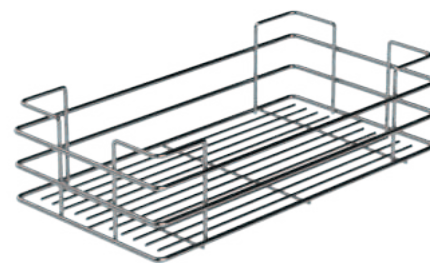

Gli articoli 260 sono delle colonne attrezzata estraibili composte da:

- Art 253-Art 251, il cesto
- Art 260 A-B-M, meccanismo
- Art 260K, kit guide ad estrazione totale con soft closing della portata di 120 Kg, completo di staffe fissaggio antina
- Art 260FK, kit staffe di fissaggio.

Articles 260 are pull-out larders composed of:

- Art 253-Art 251, basket
- Art 260 A-B-M, mechanism
- Art 260K, full-extension slides with soft closing, 120 Kg capacity
- Art 260FK, door brackets kit.

Cesti/Baskets

253PRO

253M

253ME

253i

253+

251