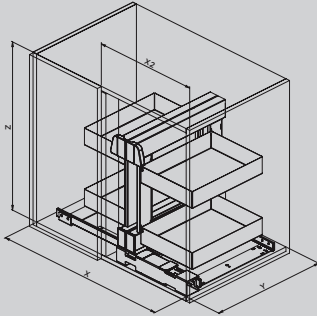

VARIANTI — Variants

VARIANTI — Variants — **SIGE** — Soluzioni per mobili · Furniture storage solutions

340PRO

900	X 760 X2 450	480	540	40
1000	X 760 X2 500	480	540	40
1200	X 960 X2 600	480	540	40

Orione
Orion
Bianco
White
Nero
Black