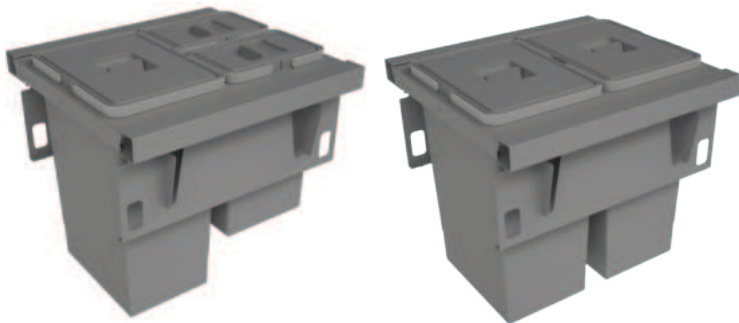

552BL

40Lt - 48Lt	48Lt - 64Lt