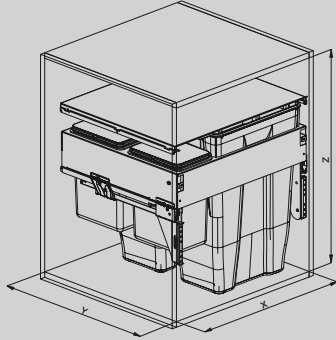

573

75Lt - 85Lt

600	560-568	505	500	75Lt 2x30Lt+2x7,5Lt	40

600	560-568	505	580	85Lt 2x35Lt+2x7,5Lt	40

Grigio
Grey