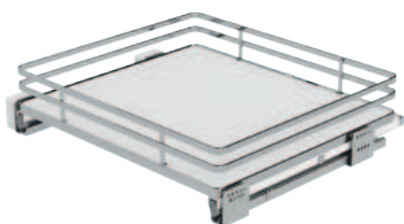

Cestello cassetto con fondo in nobilitato, guide ad estrazione totale e soft closing.

Drawer in flat wire with melamine bottom, full-extension slides and soft closing.

119G

Optional