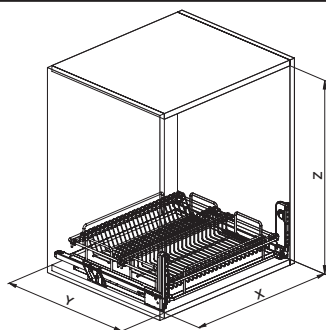

Base unit dishes/glasses,
with aluminium tray,
full extension slides
with soft closing.

999G

450 410-418 495 200 30

600 560-568 495 200 30

900 860-868 495 200 30

S

**Cromo
Chrome**

999T