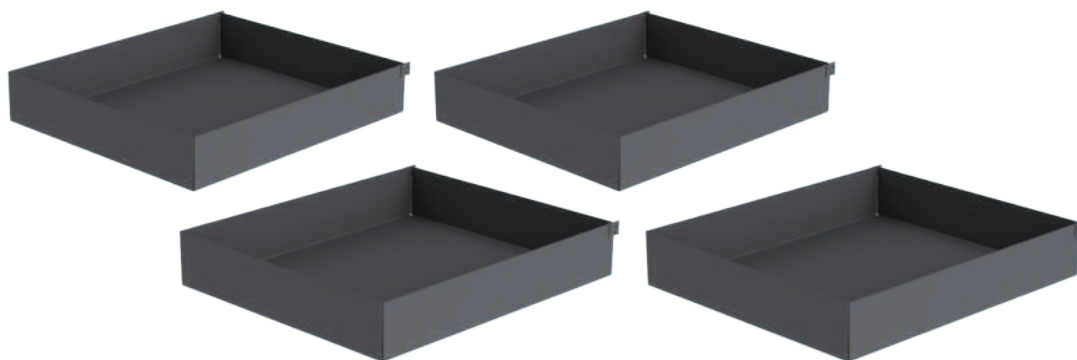

Il 340PRO è composto da:

- 340K meccanismo estraibile "SPAZIO" per angolo base, reversibile e con chiusura ammortizzata.
- 341PRO cesti in lamiera verniciata.

Article 340PRO is composed of:

- 340K, the pull-out "SPAZIO" mechanism for corner base, reversible and with soft closing.
- 341PRO, baskets in painted metal sheet

FINITURE LAMIERA

Metal Sheet Finish

Orione
Orion

Bianco
White

Nero
Black

340K

341PRO