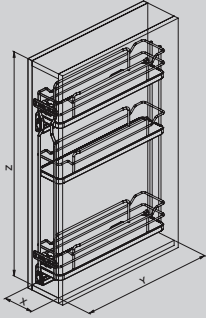

002i H685

150	110	510	700	10

S

Orione
Orion

200	160	510	700	10

G

Cromo
Chrome

002+ H685