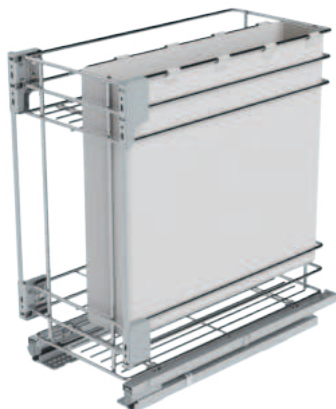

Cesto portapane e bottiglie con guide ad estrazione totale con fissaggio sul fondo e con soft closing.

Bread and bottle basket in round wire. Full-extension slides fixed to the bottom and soft closing.

Optional