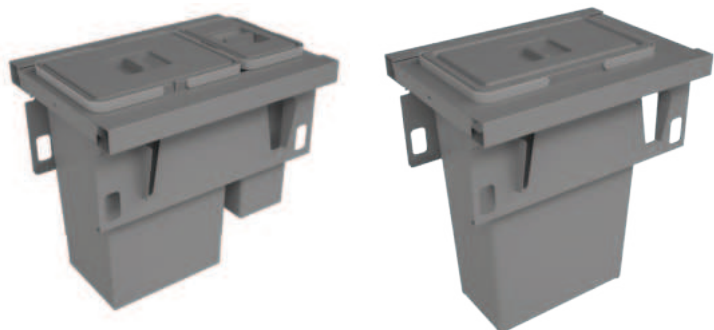

Recycling bins for drawer. Suitable for Blum Legrabox C height 177mm.

(Slides and drawers not included).

Nell'immagine, pattumiera Art 553BL - 70Lt

In the picture, waste bin Art 553BL - 70Lt

550BL

| | | |
|-------------|------|--|
| 32Lt - 40Lt | 35Lt | |
|-------------|------|--|