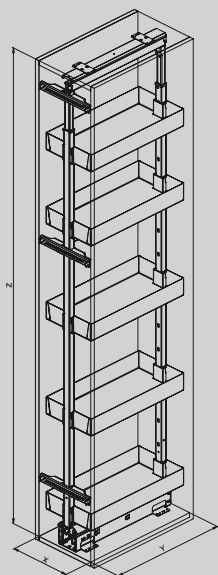

VARIANTI — Variants

255PRO

300 260 505

120

400 360 505

120

255A
1880-2180

450 410 505

120

255M
1615-1915

T

Orione
Orion

Bianco
White

Nero
Black

500 460 505

120

255B
1215-1515

600 560 505

120