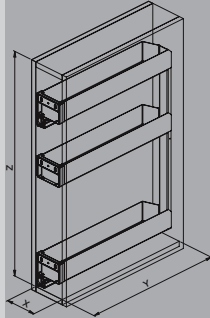

VARIANTI — Variants

002PRO H685

150	110	495	700	10

200	160	495	700	10

150	110	505	700	10

200	160	505	700	10

S

Bianco
White

Orione
Orion

G

Nero
Black