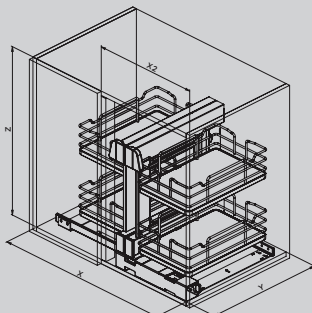

340i

900	X 760 X2 450	480	540	40
1000	X 760 X2 500	480	540	40
1200	X 960 X2 600	480	540	40

S

Orione
Orion
Cromo
Chrome