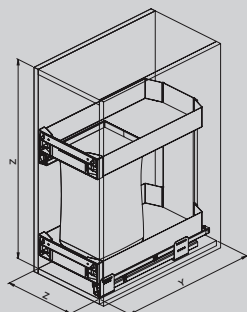

VARIANTI — Variants

007PRO

300	262-268	495	515	30

400	362-368	495	515	30

450	412-418	495	515	30

300	262-268	505	515	40

400	362-368	505	515	40

450	412-418	505	515	40

S

Orione

Orion

Bianco

White

Nero

Black

G

007M