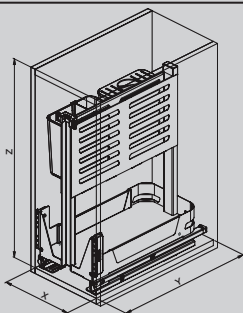

300 260 495 600 30

Bianco
White
Orione
Orion
Nero
Black

Cemento chiaro, Cemento scuro, Rovere Halifax naturale, Rovere Nordico, Grigio, Bianco
Light concrete
Dark concrete,
Natural Halifax oak, Nordic oak,
Grey, White

Vetro
Glass