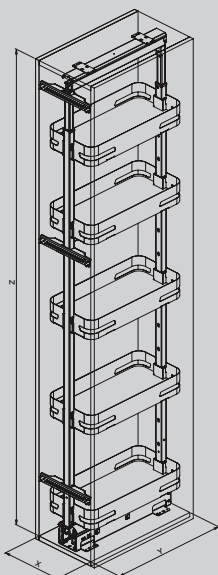

255M

300 260 505

120

400 360 505

120

255A
1880-2180

450 410 505

120

255M
1615-1915

T

Bianco
White

Orione
Orion

Nero
Black

Grigio
Grey

Cemento chiaro,
Cemento scuro,
Rovere Halifax
naturale, Rovere
Nordico, Grigio,
Bianco

Light concrete
Dark concrete,
Natural Halifax
oak, Nordic oak,
Grey, White

500 460 505

120

600 560 505

120