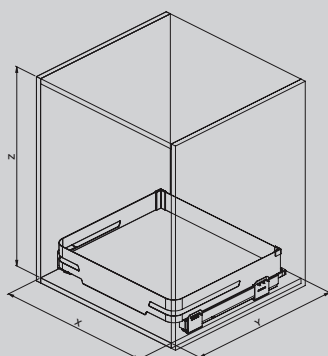

119M

450	410-418	495	135	30

600	560-568	495	135	30

900	860-868	495	135	30

450	410-418	505	135	40

600	560-568	505	135	40

900	860-868	505	135	40

S

G

Bianco
White

Orione
Orion

Nero
Black

Grigio
Grey

Cemento chiaro,
Cemento scuro,
Rovere Halifax
naturale, Rovere
Nordico, Grigio,
Bianco

Light concrete
Dark concrete,
Natural Halifax
oak, Nordic oak,
Grey, White