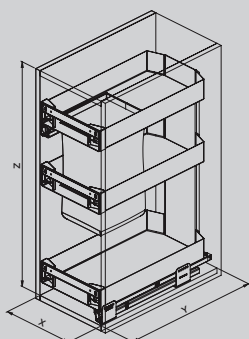

VARIANTI — Variants

007PRO H685

300 262-268 495 700 30

S

Orione
Orion

Bianco
White

300 262-268 505 700 40

G

Nero
Black