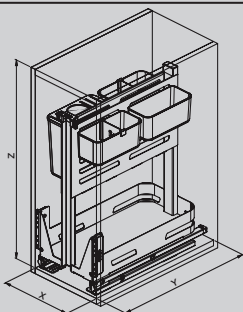

Multipurpose "Idea"
basket, full-extension
slides fixed to
the bottom
and soft closing.

VARIANTI — Variants

094C

225 465 595

Orione
Orion
Bianco
White
Nero
Black

094M

300 260 495 600 30

Bianco
White
Orione
Orion
Nero
Black