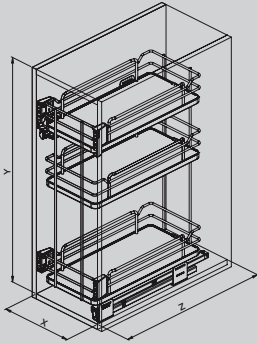

004i H685

300	260-268	515	700	30

Orione
Orion

300	260-268	515	700	40

Cromo
Chrome