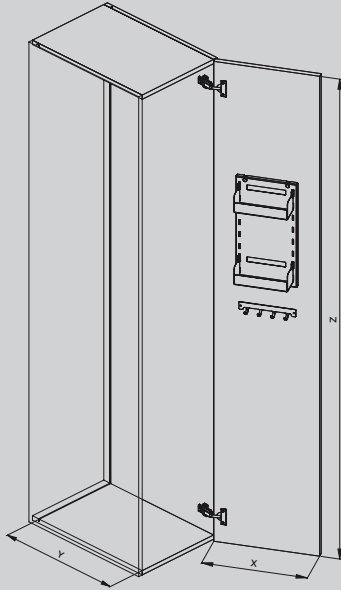

615

≥ 400

100

500

Orione
Orion
Bianco
White