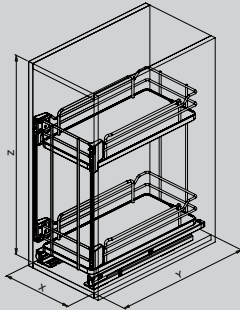

VARIANTI — Variants

003i

300	260	445 495	540	30
400	360	445 495	540	30
450	410	445 495	540	30
600	560	445 495	540	30

S

Orione
Orion
Cromo
Chrome