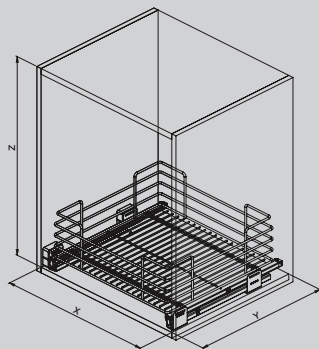

119G

450 410-418 495 190 30

500 460-468 495 190 30

600 560-568 495 190 30

900 860-868 495 190 30

450 410-418 495 230 30

500 460-468 495 230 30

600 560-568 495 230 30

900 860-868 495 230 30

S

Orione
Orion

Cromo
Chrome

Grigio
Grey