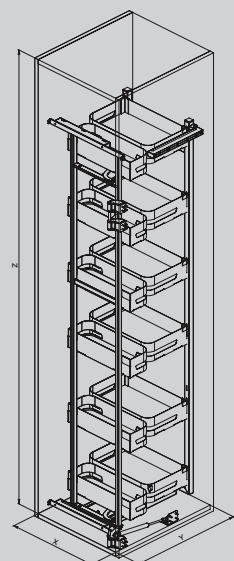

230AM

450 410 470 1800 80

500 460 470 1800 80

600 560 470 1800 80

S

Bianco

White

Orione

Orion

Nero

Black

Grigio

Grey

**Cemento chiaro,
Cemento scuro,
Rovere Halifax
naturale, Rovere
Nordico, Grigio,
Bianco**

Light concrete
Dark concrete,
Natural Halifax
oak, Nordic oak,
Grey, White