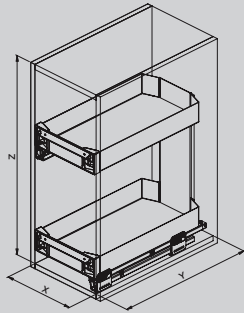

VARIANTI — Variants

004PRO

300	262-268	495	515	30

400	362-368	495	515	30

450	412-418	495	515	30

300	262-268	505	515	40

400	362-368	505	515	40

450	412-418	505	515	40

S

Orione
Orion

Bianco
White

Nero
Black

G