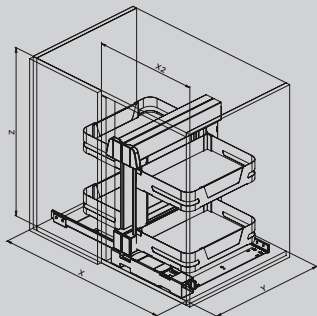

340ME

900	X 760 X2 450	480	540	40
1000	X 760 X2 500	480	540	40
1200	X 960 X2 600	480	540	40

Bianco
White
Orione
Orion
Nero
Black
Grigio
Grey

Cemento chiaro, Cemento scuro, Rovere Halifax naturale, Rovere Nordico, Grigio, Bianco

Light concrete
Dark concrete,
Natural Halifax oak, Nordic oak,
Grey, White

Vetro
Glass