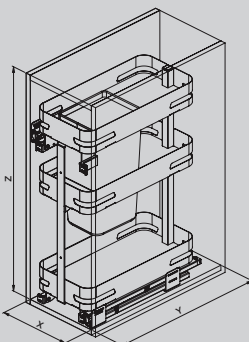

007M H685

300 260-268 495 700 30

S

Bianco
White

Orione
Orion

Cemento chiaro,
Cemento scuro,
Rovere Halifax
naturale, Rovere
Nordico, Grigio,
Bianco

300 260-268 505 700 40

G

Nero
Black

Grigio
Grey

Light concrete
Dark concrete,
Natural Halifax
oak, Nordic oak,
Grey, White