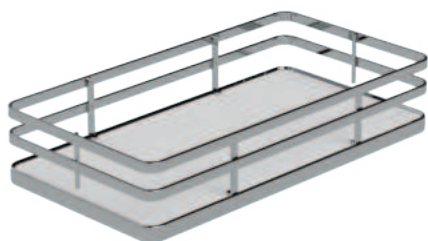

Gli articoli 255 sono delle colonne attrezzate estraibili composte da:

- Art 253-Art 251, cesto
- Art 255 A-M-B, meccanismo
- Art 255K, kit guide ad estrazione totale con soft closing della portata di 120 Kg, completo di staffe fissaggio antina

Articles 255 are pull-out larders composed of:

- Art 253-Art 251, basket
- Art 255 A-M-B, mechanism
- Art 255K, full-extension slides with soft closing, 120 Kg capacity, door brackets included

Cesti/Baskets

253PRO

253M

253ME

253i

253+

251