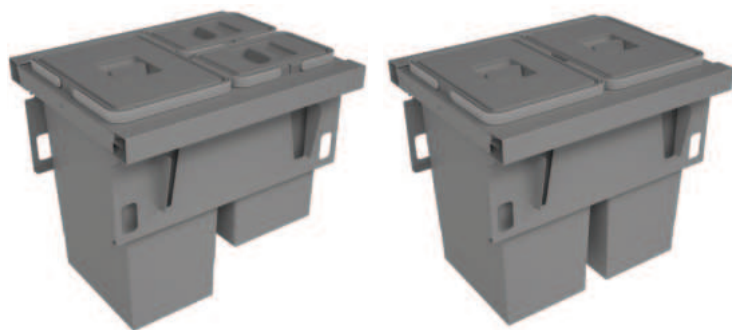

551BL

40Lt - 48Lt	48Lt - 64Lt