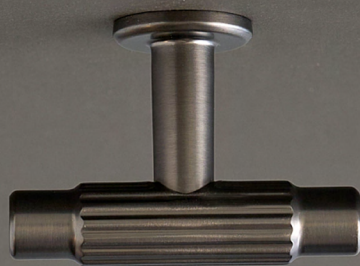

The characteristic T-shape of the knob, its sharp lines, and polished surfaces give a sophisticated expression that catches the eye and adds character to any room.

VILLA T

Finish 74
Gun-Metal

VILLA

A handle inspired by classical Greek architecture.