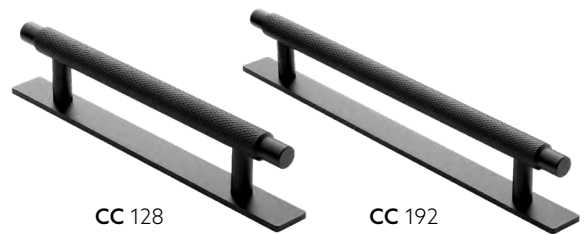

DESIGNED BY KAMPER FORM

Finish Gold, Antique Brass, Inox Look & Matt Black

CC 128

CC 192

MANOR BACK