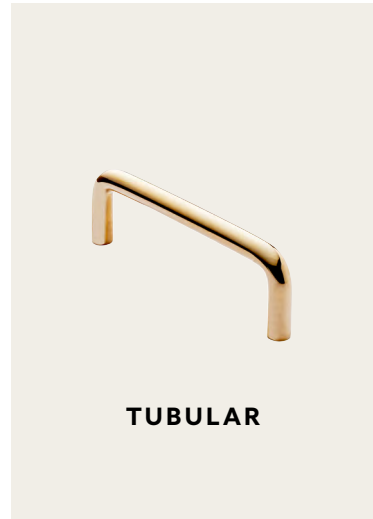

UNTREATED BRASS