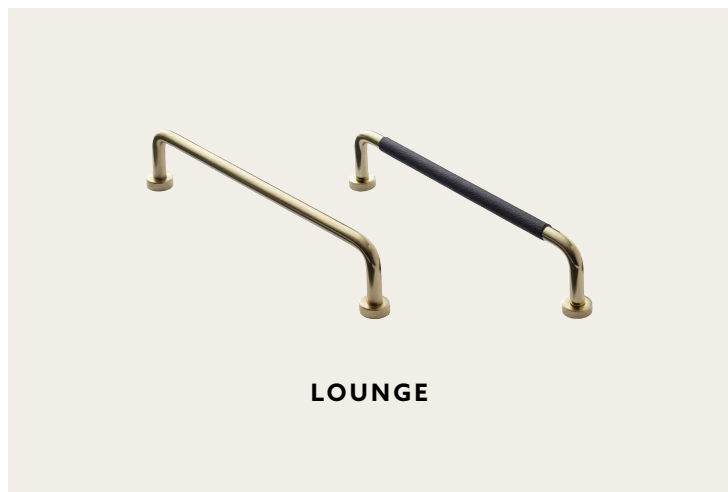

UNTREATED BRASS