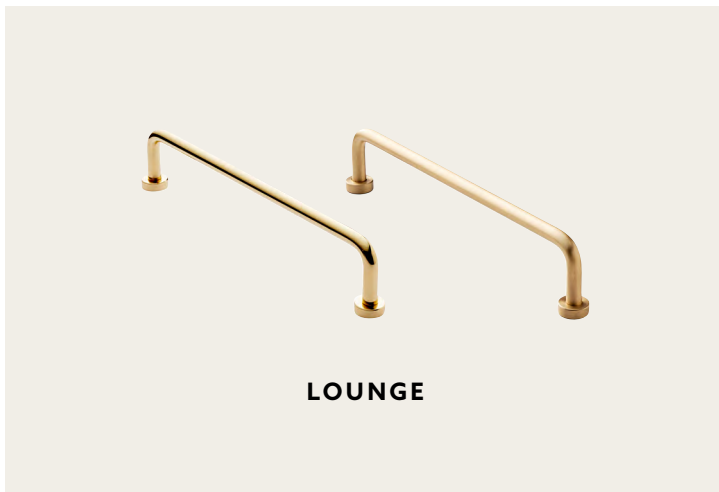

UNTREATED BRASS