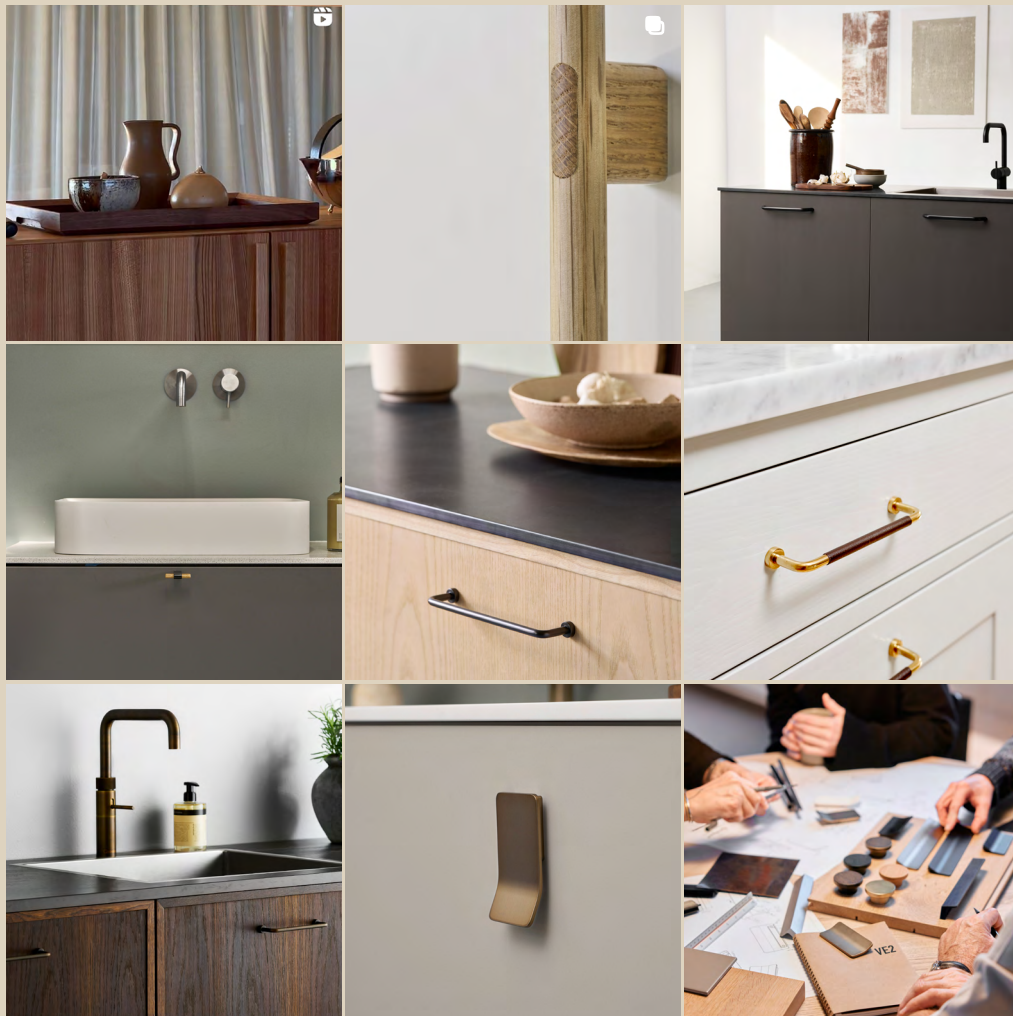

Dark Brushed Gold

917
posts

10.500
followers

furnipart

Handles and knobs to complete your kitchen, bathroom and furniture.

[Delta 2, Hinnerup](#)

www.furnipart.com

FOLLOW US ON INSTAGRAM

**DESIGNET BY
BARTOLI DESIGN**

Oak Clear Lacquered, Walnut Clear Lacquered & Ash Stained Black

GRAPE

Finish Oak Untreated, Oak Clear Lacquered & Ash Stained Black

Ø 38

VONSILD offers a range of exciting handles and knobs, and Grape is just one of them. With VONSILD, you don't just get a product—you get a piece of nature, carefully crafted to perfection.