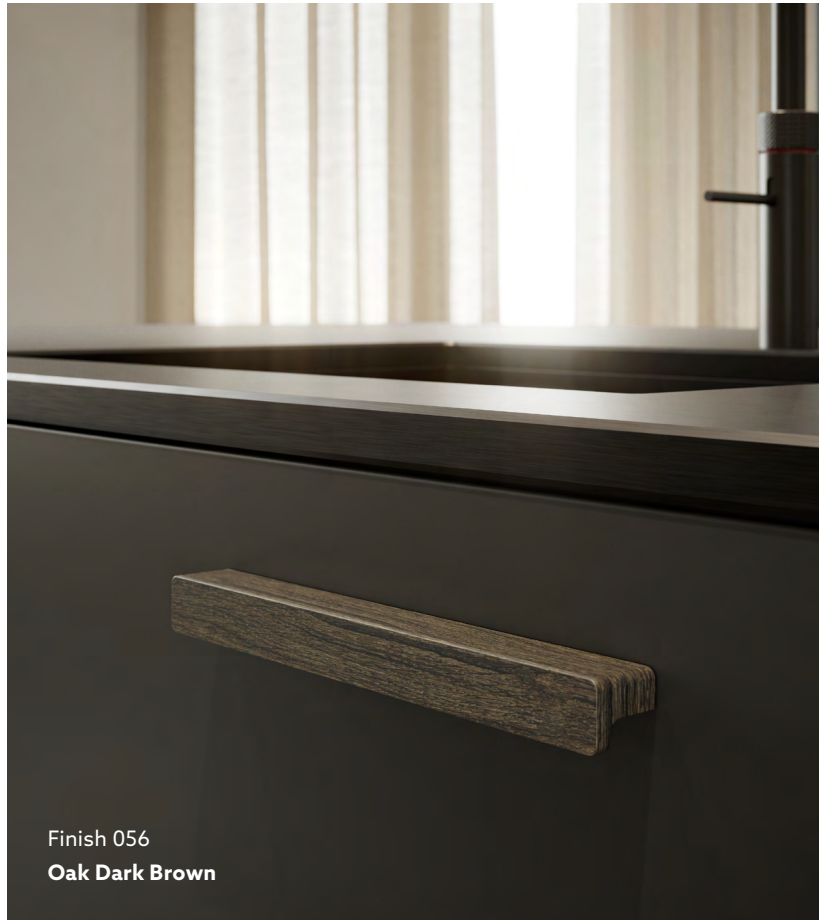

DESIGNET BY VE2

Finish 056
Oak Dark Brown

Finish 052
Oak Clear Lacquered

Finish 052
Oak Clear Lacquered

ELAN WOOD

The handle shows a delicate balance between functionality and a complete stylish expression, where the design is defined by the details in the softly rounded edges—carefully executed in a beautiful finish.