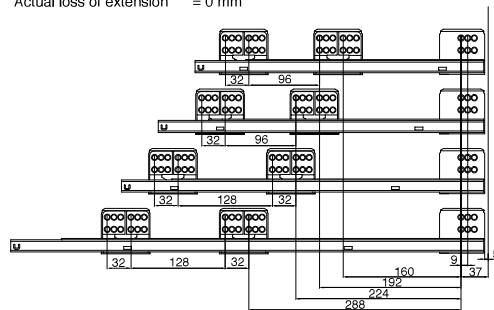

Square Rail

Cabinet Profile Screw Positions

35kg

Drawer Length

Min. internal cabinet depth = drawer length + 3 mm
Actual loss of extension = 0 mm

270, 300, 350 mm

400 mm

450 mm

500, 550 mm

60kg

Drawer Length

Min. internal cabinet depth = drawer length + 3 mm
Actual loss of extension = 0 mm

400 mm

450 mm

500, 550 mm

600, 650 mm

Cutting Dimensions for 16mm Chipboard

Back panel
Width = internal cabinet width - 87mm
Height = 199mm

Bottom panel
Width = Internal cabinet width - 75mm
Length = drawer length - 24 mm

Pre-drilling Dimensions of Bottom Panel for fixing Euro Screws