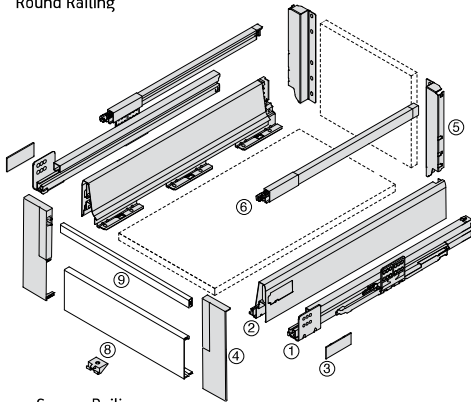

Harn Ritma

Ritma Cube Inner Drawer – HSS

- Soft close roller bearing concealed runners
- Full extension with synchro control
- Steel drawer side 83mm (229mm to top of railing)
- Round Side Rail and Square Side Rail options
- Load capacity of 35kg or 60kg
- Quick assembly
- Sylent integrated cushioning system
- Integrated lateral stabiliser
- **Double railing set in square or traditional round style**

Round Railing

Square Railing

*Grey parts are included in kit

	Kit Part No.	Size	Sales Unit
Round Railing Set			
White 35kg	RKI8327HSS.WH	270mm	Kit
	RKI8335HSS.WH	350mm	Kit
	RKI8340HSS.WH	400mm	Kit
	RKI8345HSS.WH	450mm	Kit
	RKI8350HSS.WH	500mm	Kit
	RKI8355HSS.WH	550mm	Kit
White 60kg	R6RKI8345HSS.WH	450mm	Kit
	R6RKI8350HSS.WH	500mm	Kit
	R6RKI8355HSS.WH	550mm	Kit
Square Railing Set			
White 35kg	RKI8327HSSQ.WH	270mm	Kit
	RKI8335HSSQ.WH	350mm	Kit
	RKI8340HSSQ.WH	400mm	Kit
	RKI8345HSSQ.WH	450mm	Kit
	RKI8350HSSQ.WH	500mm	Kit
	RKI8355HSSQ.WH	550mm	Kit
White 60kg	R6RKI8345HSSQ.WH	450mm	Kit
	R6RKI8350HSSQ.WH	500mm	Kit
	R6RKI8355HSSQ.WH	550mm	Kit

Cutting Dimensions

Internal Cabinet Width -122mm

Internal Cabinet Width -132mm

Space Requirements & Front Installation Dimensions

Round Rail

Square Rail

Back Installation Dimensions

Round Rail

Cutting Dimensions for 16mm Chipboard

Back panel
Width = internal cabinet width - 87mm
Height = 199mm

Bottom panel
Width = Internal cabinet width - 75mm
Length = drawer length - 24 mm

Pre-drilling Dimensions of Bottom Panel for fixing Euro Screws