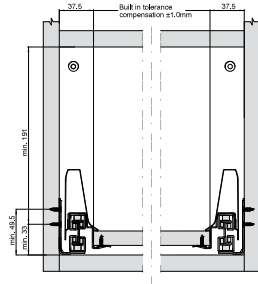

Cutting Dimensions

Internal Cabinet Width -122mm

Internal Cabinet Width -132mm

Space Requirements & Front Installation Dimensions

Round Rail

Square Rail

Back Installation Dimensions

Round Rail

Square Rail

Cabinet Profile Screw Positions

35kg

Drawer Length

Min. internal cabinet depth = drawer length + 3 mm
Actual loss of extension = 0 mm

270, 300, 350 mm

400 mm

450 mm

500, 550 mm

60kg

Drawer Length

Min. internal cabinet depth = drawer length + 3 mm
Actual loss of extension = 0 mm

400 mm

450 mm

500, 550 mm

600, 650 mm

Cutting Dimensions for 16mm Chipboard

Back panel
Width = internal cabinet width - 87mm
Height = 199mm

Bottom panel
Width = Internal cabinet width - 75mm
Length = drawer length - 24 mm

Pre-drilling Dimensions of Bottom Panel for fixing Euro Screws