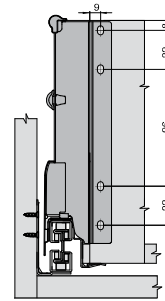

Cutting Dimensions

Internal Cabinet Width -122mm

Internal Cabinet Width -132mm

Space Requirements & Front Installation Dimensions

Round Rail

Square Rail

Back Installation Dimensions

Round Rail

Square Rail

Cabinet Profile Screw Positions

35kg

Drawer Length

Min. internal cabinet depth = drawer length + 3 mm
Actual loss of extension = 0 mm

270, 300, 350 mm

400 mm

450 mm

500, 550 mm

60kg

Drawer Length

Min. internal cabinet depth = drawer length + 3 mm
Actual loss of extension = 0 mm

400 mm

450 mm

500, 550 mm

600, 650 mm

Cutting Dimensions for 16mm Chipboard

Back panel
Width = internal cabinet width - 87mm
Height = 199mm

Bottom panel
Width = Internal cabinet width - 75mm
Length = drawer length - 24 mm

Pre-drilling Dimensions of Bottom Panel for fixing Euro Screws