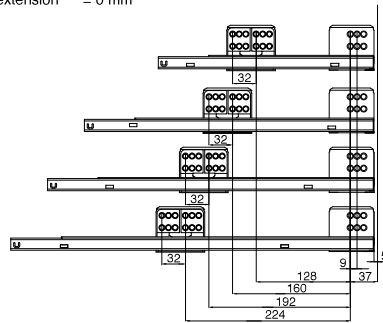

Cutting Dimensions

Internal Cabinet Width -122mm

Internal Cabinet Width -132mm

Space Requirements & Front Installation Dimensions

Round Rail

Square Rail

Back Installation Dimensions

Round Rail

Square Rail

Cabinet Profile Screw Positions

35kg

Drawer Length

Min. internal cabinet depth = drawer length + 3 mm
Actual loss of extension = 0 mm

270, 300, 350 mm

400 mm

450 mm

500, 550 mm

60kg

Drawer Length

Min. internal cabinet depth = drawer length + 3 mm
Actual loss of extension = 0 mm

400 mm

450 mm

500, 550 mm

600, 650 mm

Cutting Dimensions for 16mm Chipboard

Back panel
Width = internal cabinet width - 87mm
Height = 199mm

Bottom panel
Width = Internal cabinet width - 75mm
Length = drawer length - 24 mm

Pre-drilling Dimensions of Bottom Panel for fixing Euro Screws