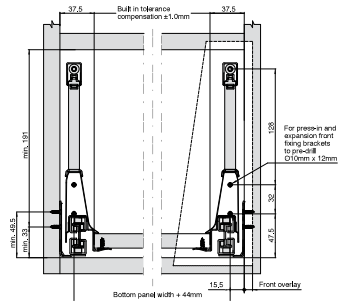

Cutting Dimensions

Internal Cabinet Width -122mm

Internal Cabinet Width -132mm

Space Requirements & Front Installation Dimensions

Round Rail

Square Rail

Back Installation Dimensions

Round Rail

Square Rail

Cabinet Profile Screw Positions

35kg

Drawer Length

Min. internal cabinet depth = drawer length + 3 mm
Actual loss of extension = 0 mm

270, 300, 350 mm

400 mm

450 mm

500, 550 mm

60kg

Drawer Length

Min. internal cabinet depth = drawer length + 3 mm
Actual loss of extension = 0 mm

400 mm

450 mm

500, 550 mm

600, 650 mm

Cutting Dimensions for 16mm Chipboard

Back panel
Width = internal cabinet width - 87mm
Height = 199mm

Bottom panel
Width = Internal cabinet width - 75mm
Length = drawer length - 24 mm

Pre-drilling Dimensions of Bottom Panel for fixing Euro Screws