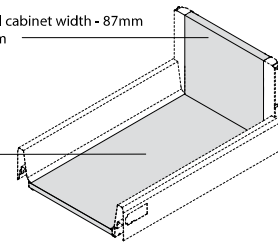

Square Rail

Cabinet Profile Screw Positions

35kg

Drawer Length

Min. internal cabinet depth = drawer length + 3 mm
Actual loss of extension = 0 mm

270, 300, 350 mm

400 mm

450 mm

500, 550 mm

60kg

Drawer Length

Min. internal cabinet depth = drawer length + 3 mm
Actual loss of extension = 0 mm

400 mm

450 mm

500, 550 mm

600, 650 mm

Cutting Dimensions for 16mm Chipboard

Back panel
Width = internal cabinet width - 87mm
Height = 199mm

Bottom panel
Width = Internal cabinet width - 75mm
Length = drawer length - 24 mm

Pre-drilling Dimensions of Bottom Panel for fixing Euro Screws