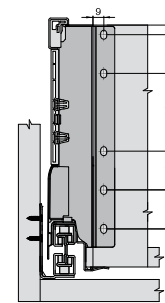

Cutting Dimensions

Internal Cabinet Width -122mm

Internal Cabinet Width -132mm

Space Requirements & Front Installation Dimensions

Round Rail

Square Rail

Back Installation Dimensions

Round Rail

Square Rail

Cabinet Profile Screw Positions

35kg

Drawer Length

Min. internal cabinet depth = drawer length + 3 mm
Actual loss of extension = 0 mm

270, 300, 350 mm

400 mm

450 mm

500, 550 mm

60kg

Drawer Length

Min. internal cabinet depth = drawer length + 3 mm
Actual loss of extension = 0 mm

400 mm

450 mm

500, 550 mm

600, 650 mm

Cutting Dimensions for 16mm Chipboard

Back panel
Width = internal cabinet width - 87mm
Height = 199mm

Bottom panel
Width = Internal cabinet width - 75mm
Length = drawer length - 24 mm

Pre-drilling Dimensions of Bottom Panel for fixing Euro Screws