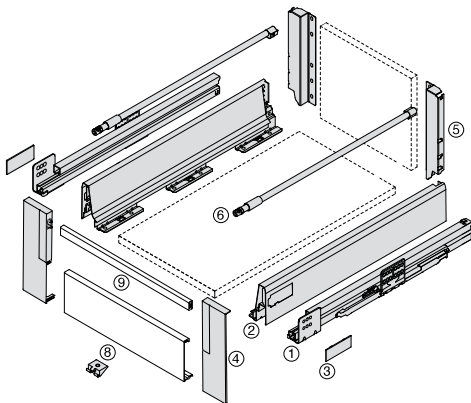

Harn Ritma

Ritma Cube Inner Drawer – HSS

- Soft close roller bearing concealed runners
- Full extension with synchro control
- Steel drawer side 83mm (229mm to top of railing)
- Round Side Rail and Square Side Rail options
- Load capacity of 35kg or 60kg
- Quick assembly
- Sylent integrated cushioning system
- Integrated lateral stabiliser
- **Double railing set in square or traditional round style**

Round Railing

Square Railing

*Grey parts are included in kit

	Kit Part No.	Size	Sales Unit
Round Railing Set			
White 35kg	RKI8327HSS.WH	270mm	Kit
	RKI8335HSS.WH	350mm	Kit
	RKI8340HSS.WH	400mm	Kit
	RKI8345HSS.WH	450mm	Kit
	RKI8350HSS.WH	500mm	Kit
	RKI8355HSS.WH	550mm	Kit
White 60kg	R6RKI8345HSS.WH	450mm	Kit
	R6RKI8350HSS.WH	500mm	Kit
	R6RKI8355HSS.WH	550mm	Kit
Square Railing Set			
White 35kg	RKI8327HSSQ.WH	270mm	Kit
	RKI8335HSSQ.WH	350mm	Kit
	RKI8340HSSQ.WH	400mm	Kit
	RKI8345HSSQ.WH	450mm	Kit
	RKI8350HSSQ.WH	500mm	Kit
	RKI8355HSSQ.WH	550mm	Kit
White 60kg	R6RKI8345HSSQ.WH	450mm	Kit
	R6RKI8350HSSQ.WH	500mm	Kit
	R6RKI8355HSSQ.WH	550mm	Kit

Cutting Dimensions

Internal Cabinet Width -122mm

Internal Cabinet Width -132mm

Space Requirements & Front Installation Dimensions

Round Rail

Square Rail

Back Installation Dimensions

Round Rail

Cutting Dimensions for 16mm Chipboard

Back panel
Width = internal cabinet width - 87mm
Height = 199mm

Bottom panel
Width = Internal cabinet width - 75mm
Length = drawer length - 24 mm

Pre-drilling Dimensions of Bottom Panel for fixing Euro Screws